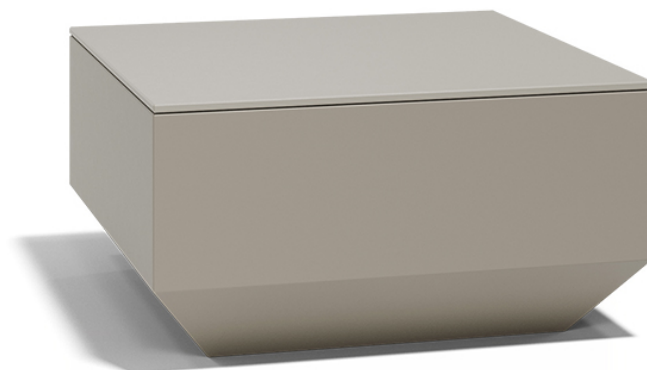

Vela sunbed table

by Ramón Esteve

Vela Collection, designed by Ramon Esteve for Vondom. The aim of this collection of modern outdoor furniture and planters is to provide the same level of comfort and quality as indoor furniture, while maintaining its distinctive features.