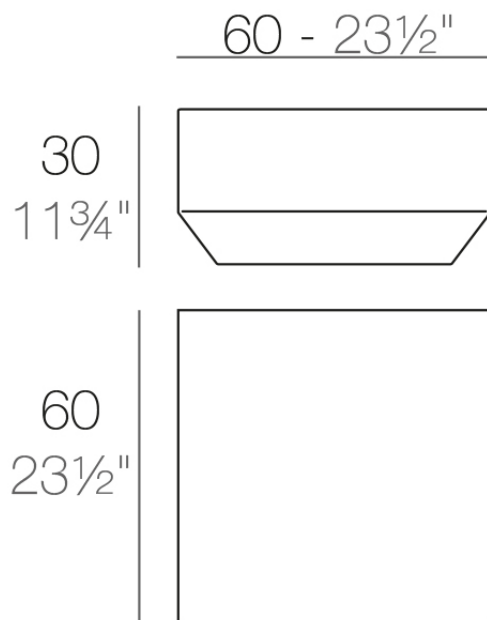

### Description

Made of polyethylene resin by rotational moulding. 100% Recyclable. Item suitable for indoor and outdoor use. Available in different finishes.

Weight: 3.3 Kg

VELA Mesa Baja 60 x 60  
VELA Low Table 23½"