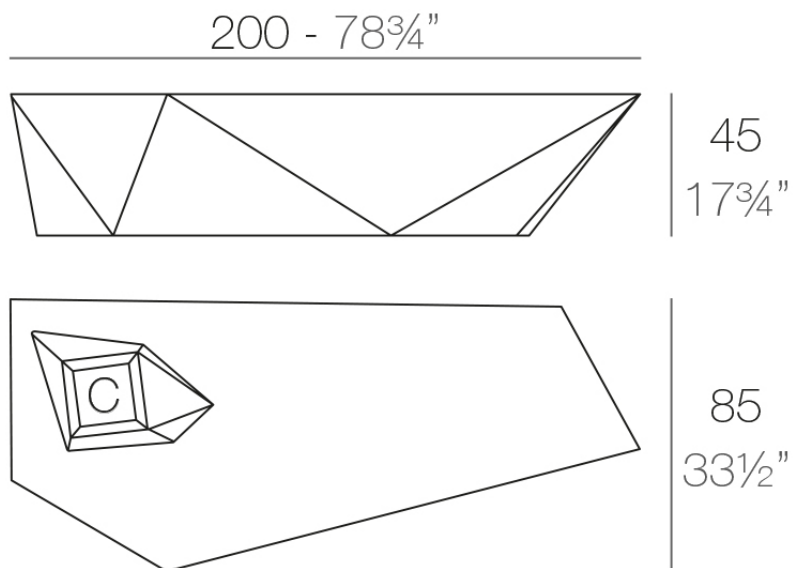

Faz bench

by Ramón Esteve

A commitment to minimalist aesthetics, Faz is a sleek and contemporary ensemble of outdoor furniture and planters designed by Ramón Esteve for Vondom. Esteve's creative vision for Faz transcends mere functionality and aims to integrate and harmonize with different spaces, be they residential or expansive installations. Through a deliberate selection of materials and the strategic incorporation of lighting elements, Esteve has created an atmosphere that exudes serenity, timelessness and an universality. His ability to blend form and function creates an immersive experience where the boundaries between indoors and outdoors are blurred, leaving behind only an impression of cohesive elegance. In short, he is the mastermind behind Faz's ambience.

Info

Description

Made of polyethylene resin by rotational moulding. 100% Recyclable. Item suitable for indoor and outdoor use. Available in different finishes.

Weight: 37 Kg

FAZ Banco C = 28 x 28 x 33 cm
FAZ Bench C = 11" x 11" x 13"