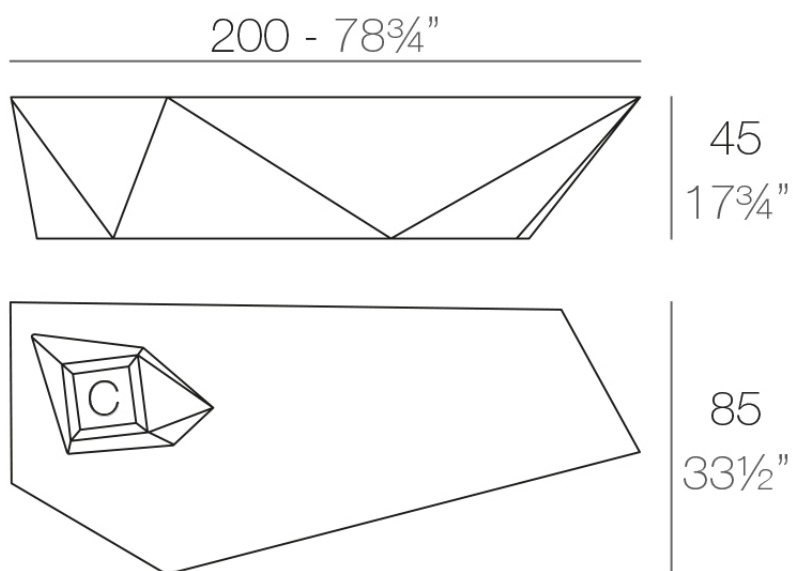

Faz bench

by Ramón Esteve

A commitment to minimalist aesthetics, Faz is a sleek and contemporary ensemble of outdoor furniture and planters designed by Ramón Esteve for Vondom. Esteve's creative vision for Faz transcends mere functionality and aims to integrate and harmonize with different spaces, be they residential or expansive installations. Through a deliberate selection of materials and the strategic incorporation of lighting elements, Ramón Esteve has created an atmosphere that exudes serenity, timelessness and an universality. His ability to blend form and function creates an immersive experience where the boundaries between indoors and outdoors are blurred, leaving behind only an impression of cohesive elegance. In short, he is the mastermind behind Faz's ambience.

Info

Description

Made of polyethylene resin by rotational moulding. 100% Recyclable. Item suitable for indoor and outdoor use. Available in different finishes.

Weight: 37 Kg

FAZ Banco C = 28 x 28 x 33 cm
FAZ Bench C = 11" x 11" x 13"