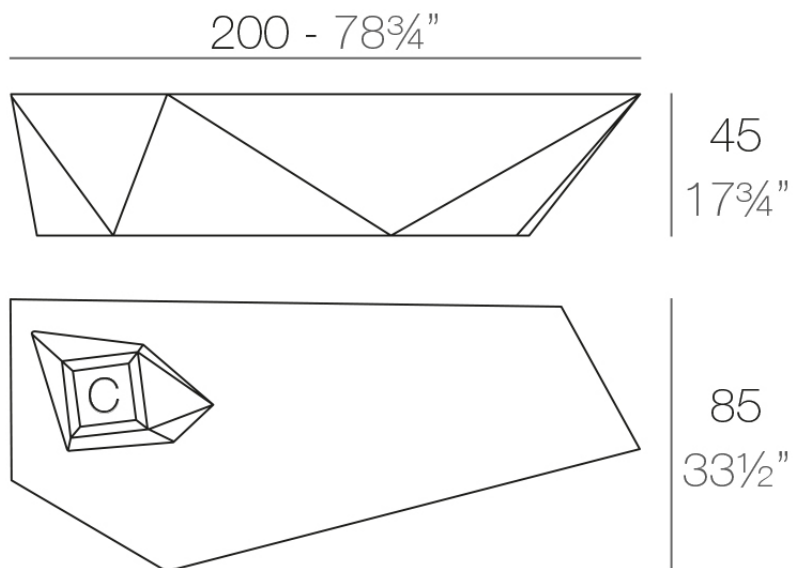

Faz bench

by Ramón Esteve

A commitment to minimalist aesthetics, Faz is a sleek and contemporary ensemble of outdoor furniture and planters designed by Ramón Esteve for Vondom. Esteve's creative vision for Faz transcends mere functionality and aims to integrate and harmonize with different spaces, be they residential or expansive installations. Through a deliberate selection of materials and the strategic incorporation of lighting elements, Ramón Esteve has created an atmosphere that exudes serenity, timelessness and an universality. His ability to blend form and function creates an immersive experience where the boundaries between indoors and outdoors are blurred, leaving behind only an impression of cohesive elegance. In short, he is the mastermind behind Faz's ambience.

Info

Description

Made of polyethylene resin by rotational moulding. 100% Recyclable. Item suitable for indoor and outdoor use. Available in different finishes.

Weight: 37 Kg

FAZ Banco C = 28 x 28 x 33 cm
FAZ Bench C = 11" x 11" x 13"