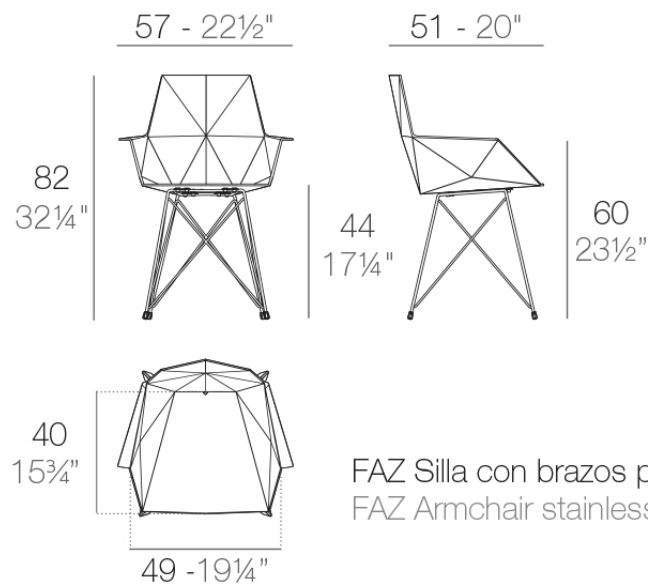

Faz armchair steel base

by Ramón Esteve

A commitment to minimalist aesthetics, Faz is a sleek and contemporary ensemble of outdoor furniture and planters designed by Ramón Esteve for Vondom. Esteve's creative vision for Faz transcends mere functionality and aims to integrate and harmonize with different spaces, be they residential or expansive installations. Through a deliberate selection of materials and the strategic incorporation of lighting elements, Esteve has created an atmosphere that exudes serenity, timelessness and an universality. His ability to blend form and function creates an immersive experience where the boundaries between indoors and outdoors are blurred, leaving behind only an impression of cohesive elegance. In short, he is the mastermind behind Faz's ambience.

Info

Description

One piece moulded seat and back polypropylene chair. The legs are made in stainless steel with lacquer in a colour to match the seat. Item suitable for indoor and outdoor use.

Weight: 5.03 Kg

LACQUERED COLOR INJECTION PP
Ref. 54045F

white 3101

red 3114

anthracite 3106

black 3102

—

estructura

ALUMINIUM
Ref. VVAR00991