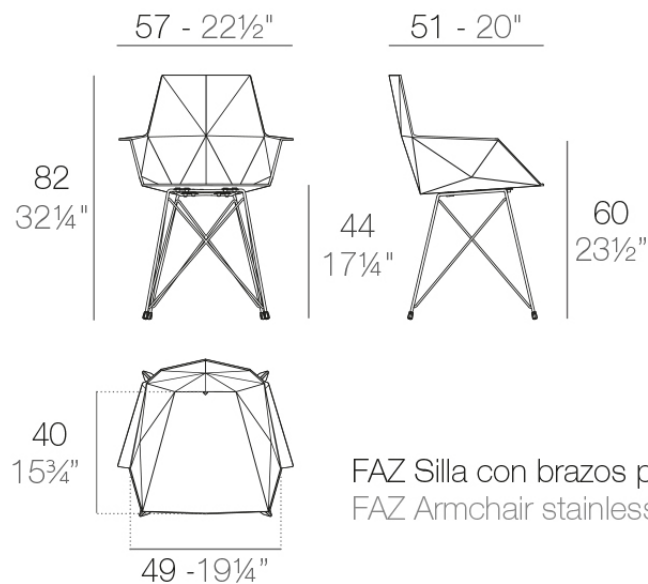

Faz armchair steel base

by Ramón Esteve

A commitment to minimalist aesthetics, Faz is a sleek and contemporary ensemble of outdoor furniture and planters designed by Ramón Esteve for Vondom. Esteve's creative vision for Faz transcends mere functionality and aims to integrate and harmonize with different spaces, be they residential or expansive installations. Through a deliberate selection of materials and the strategic incorporation of lighting elements, Ramón Esteve has created an atmosphere that exudes serenity, timelessness and an universality. His ability to blend form and function creates an immersive experience where the boundaries between indoors and outdoors are blurred, leaving behind only an impression of cohesive elegance. In short, he is the mastermind behind Faz's ambience.

Info

Description

One piece moulded seat and back polypropylene chair. The legs are made in stainless steel with lacquer in a colour to match the seat. Item suitable for indoor and outdoor use.

Weight: 5.03 Kg

estructura

ALUMINIUM
Ref. VVAR00991

white

ecu

black

Ambients