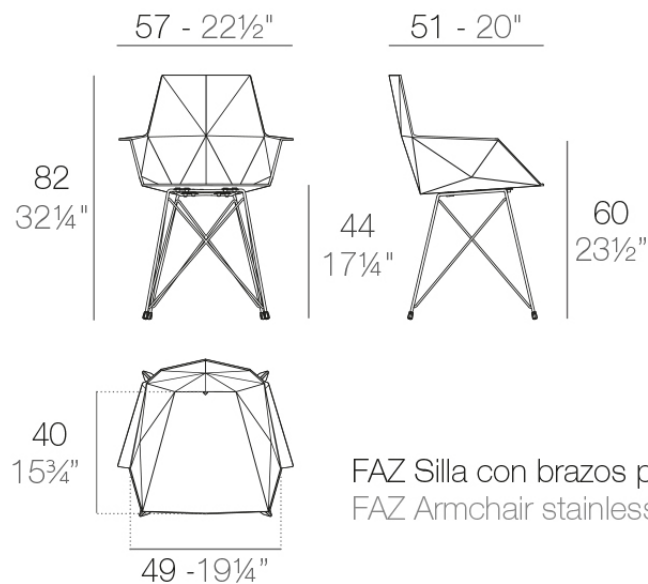

## Faz armchair steel base

by Ramón Esteve

A commitment to minimalist aesthetics, Faz is a sleek and contemporary ensemble of outdoor furniture and planters designed by Ramón Esteve for Vondom. Esteve's creative vision for Faz transcends mere functionality and aims to integrate and harmonize with different spaces, be they residential or expansive installations. Through a deliberate selection of materials and the strategic incorporation of lighting elements, Ramón Esteve has created an atmosphere that exudes serenity, timelessness and an universality. His ability to blend form and function creates an immersive experience where the boundaries between indoors and outdoors are blurred, leaving behind only an impression of cohesive elegance. In short, he is the mastermind behind Faz's ambience.

### Description

One piece moulded seat and back polypropylene chair. The legs are made in stainless steel with lacquer in a colour to match the seat. Item suitable for indoor and outdoor use.

Weight: 5.03 Kg

### estructura

---

ALUMINIUM  
Ref. VVAR00991

white

ecru

black