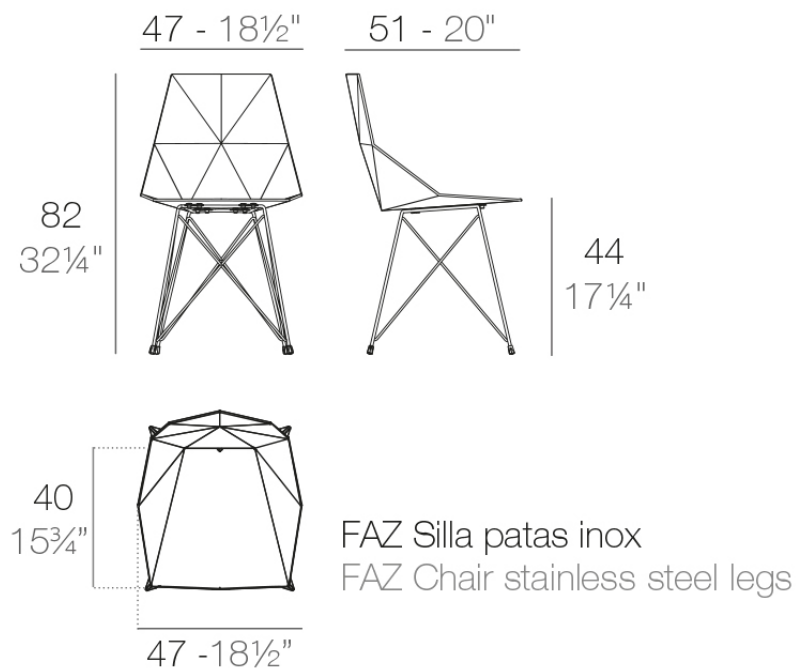

Faz chair steel base

by Ramón Esteve

A commitment to minimalist aesthetics, Faz is a sleek and contemporary ensemble of outdoor furniture and planters designed by Ramón Esteve for Vondom. Esteve's creative vision for Faz transcends mere functionality and aims to integrate and harmonize with different spaces, be they residential or expansive installations. Through a deliberate selection of materials and the strategic incorporation of lighting elements, Ramón Esteve has created an atmosphere that exudes serenity, timelessness and an universality. His ability to blend form and function creates an immersive experience where the boundaries between indoors and outdoors are blurred, leaving behind only an impression of cohesive elegance. In short, he is the mastermind behind Faz's ambience.

Info

Description

One piece moulded seat and back polypropylene chair. The legs are made in stainless steel with lacquer in a colour to match the seat. Item suitable for indoor and outdoor use.

Weight: 2.53 Kg

Finishes

finishes

BASIC PP
Ref. 54044

white

ecu

black

Available in various colors

estructura