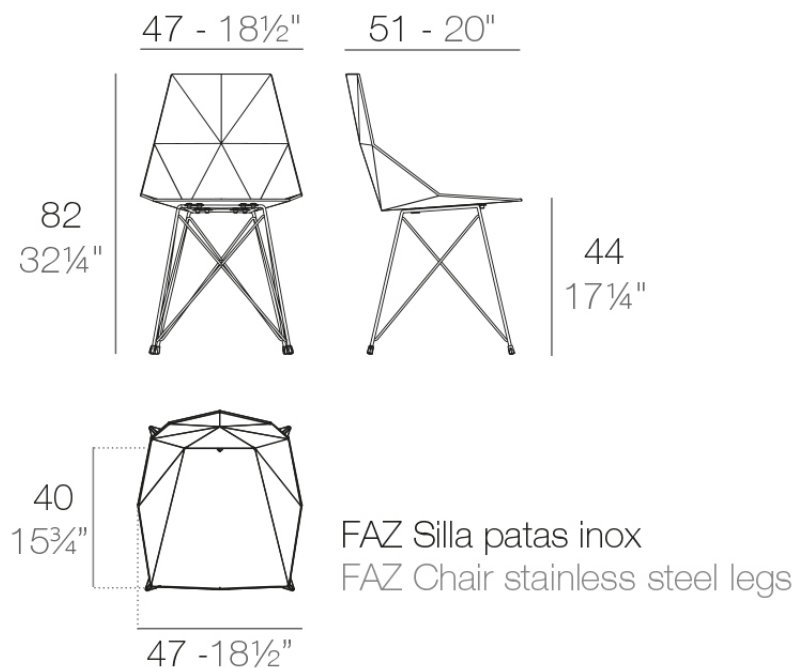

Faz chair steel base

by Ramón Esteve

A commitment to minimalist aesthetics, Faz is a sleek and contemporary ensemble of outdoor furniture and planters designed by Ramón Esteve for Vondom. Esteve's creative vision for Faz transcends mere functionality and aims to integrate and harmonize with different spaces, be they residential or expansive installations. Through a deliberate selection of materials and the strategic incorporation of lighting elements, Ramón Esteve has created an atmosphere that exudes serenity, timelessness and an universality. His ability to blend form and function creates an immersive experience where the boundaries between indoors and outdoors are blurred, leaving behind only an impression of cohesive elegance. In short, he is the mastermind behind Faz's ambience.

Info

Description

One piece moulded seat and back polypropylene chair. The legs are made in stainless steel with lacquer in a colour to match the seat. Item suitable for indoor and outdoor use.

Weight: 2.53 Kg

ALUMINIUM
Ref. VVAR00991

white

ecru

black

Ambients