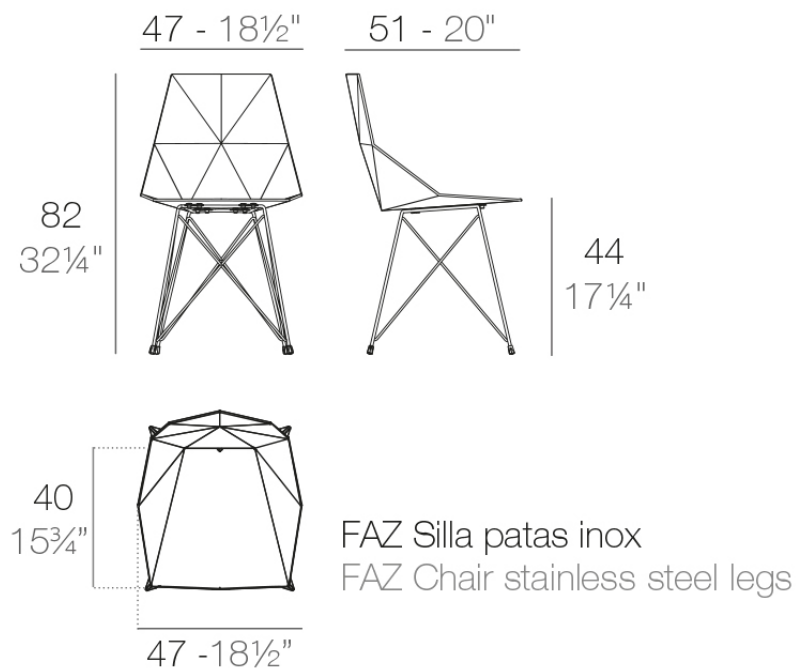

## Faz chair steel base

by Ramón Esteve

A commitment to minimalist aesthetics, Faz is a sleek and contemporary ensemble of outdoor furniture and planters designed by Ramón Esteve for Vondom. Esteve's creative vision for Faz transcends mere functionality and aims to integrate and harmonize with different spaces, be they residential or expansive installations. Through a deliberate selection of materials and the strategic incorporation of lighting elements, Esteve has created an atmosphere that exudes serenity, timelessness and an universality. His ability to blend form and function creates an immersive experience where the boundaries between indoors and outdoors are blurred, leaving behind only an impression of cohesive elegance. In short, he is the mastermind behind Faz's ambience.

### Description

One piece moulded seat and back polypropylene chair. The legs are made in stainless steel with lacquer in a colour to match the seat. Item suitable for indoor and outdoor use.

Weight: 2.53 Kg

### estructura

---

ALUMINIUM  
Ref. VVAR00991