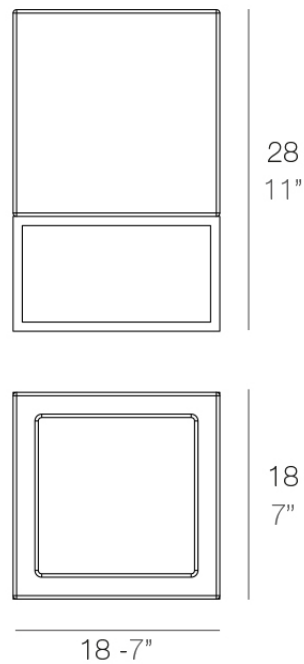

Info

Description

Pot made of polyethylene resin by rotational moulding. 100% Recyclable. Item suitable for indoor and outdoor use. Available in different finishes.

Weight: 1.6 Kg

VELA Nano Cubo 28 C = 2 L
VELA Nano Cube 28 C = ½ gal