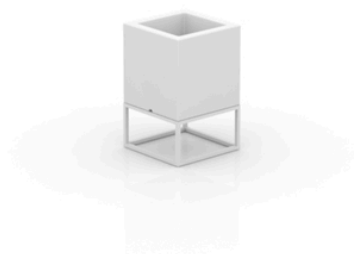

Vela nano cube planter 18x18x28

by Ramón Esteve

Vela Collection, designed by Ramon Esteve for Vondom. The aim of this collection of modern outdoor furniture and planters is to provide the same level of comfort and quality as indoor furniture, while maintaining its distinctive features.

Info

Description

Pot made of polyethylene resin by rotational moulding. 100% Recyclable. Item suitable for indoor and outdoor use. Available in different finishes.

Weight: 1.6 Kg

VELA Nano Cubo 28 C = 2 L
VELA Nano Cube 28 C = ½ gal