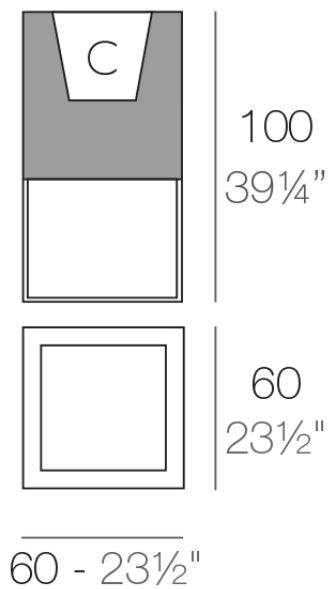

### Description

Pot made of polyethylene resin by rotational moulding. 100% Recyclable. Item suitable for indoor and outdoor use. Available in different finishes.

Weight: 14.9 Kg

VELA Cubo 60      C = 72 L  
VELA Cube 60      C = 19 gal