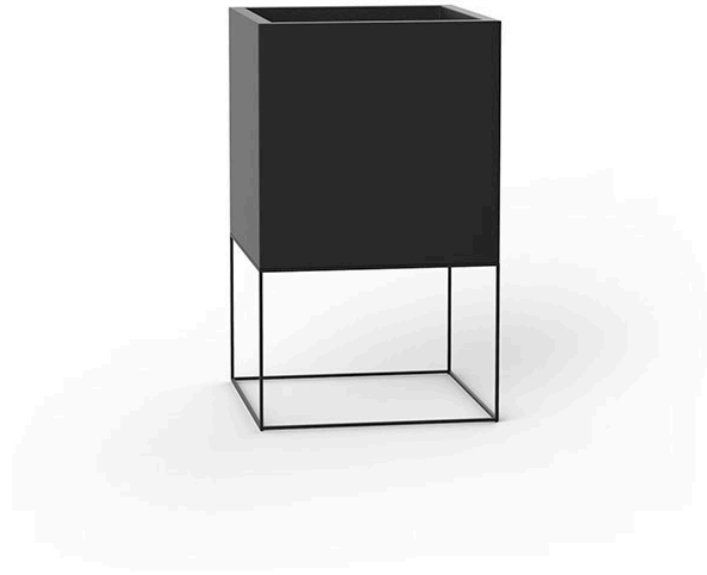

Vela cube planter 60x60x100

by Ramón Esteve

Vela collection, designed by Ramón Esteve for Vondom, captures the essence of modern design in outdoor living. This collection of contemporary outdoor furniture and planters is crafted to provide exceptional comfort and quality, similar to indoor furnishings, while retaining its distinctive features. With a focus on sleek design, each piece enhances contemporary outdoor furniture and showcases the feeling of modern luxury.

Info

Description

Pot made of polyethylene resin by rotational moulding. 100% Recyclable. Item suitable for indoor and outdoor use. Available in different finishes.

Weight: 14.9 Kg

VELA Cubo 60 C = 72 L
VELA Cube 60 C = 19 gal