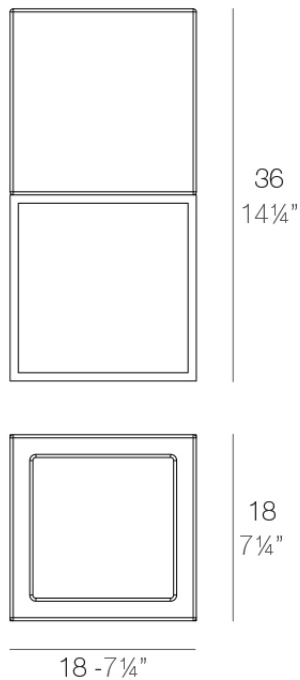

### Description

Pot made of polyethylene resin by rotational moulding. 100% Recyclable. Item suitable for indoor and outdoor use. Available in different finishes.

Weight: 0.4 Kg

VELA Nano Cubo 36 C = 2 L  
VELA Nano Cube 36 C = 1/2 gal