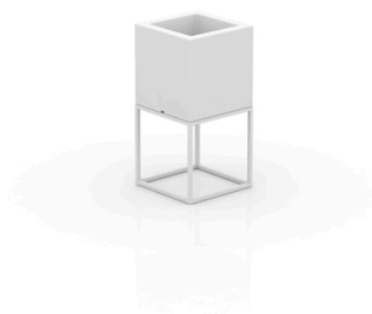

## Vela nano cube planter 18x18x36

by Ramón Esteve

Vela Collection, designed by Ramon Esteve for Vondom. The aim of this collection of modern outdoor furniture and planters is to provide the same level of comfort and quality as indoor furniture, while maintaining its distinctive features.

### Description

Pot made of polyethylene resin by rotational moulding. 100% Recyclable. Item suitable for indoor and outdoor use. Available in different finishes.

Weight: 0.4 Kg

VELA Nano Cubo 36 C = 2 L  
VELA Nano Cube 36 C = 1/2 gal