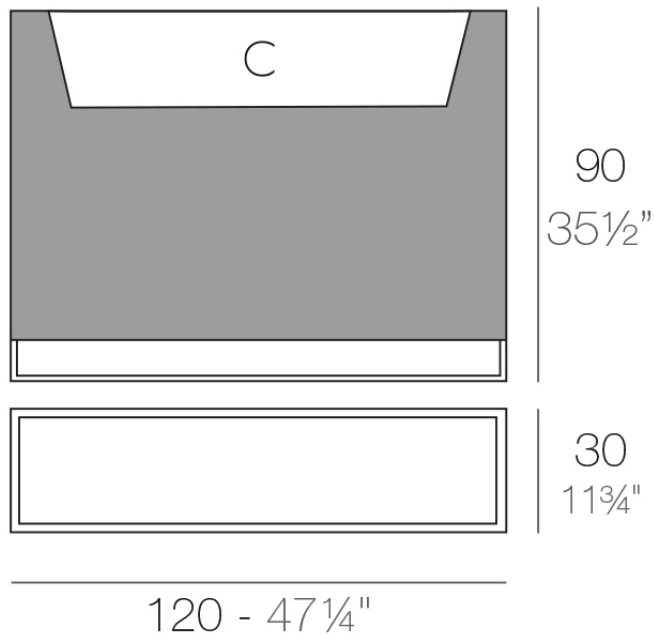

Info

Description

Pot made of polyethylene resin by rotational moulding. 100% Recyclable. Item suitable for indoor and outdoor use. Available in different finishes.

Weight: 22.1 Kg

VELA Muro C = 60 L 14 x 24 cm
VELA Wall C = 16 gal 5 x 9 1/2"