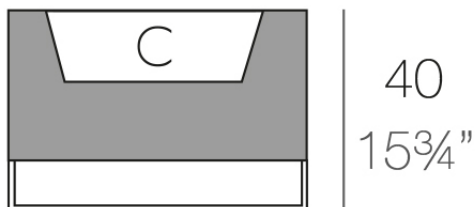

Info

Description

Pot made of polyethylene resin by rotational moulding. 100% Recyclable. Item suitable for indoor and outdoor use. Available in different finishes.

Weight: 10 Kg

60 - 23 1/2"

VELA Land C = 30 L 16 x 24 cm