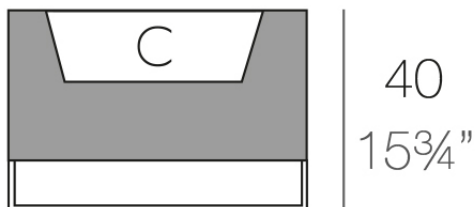

### Description

Pot made of polyethylene resin by rotational moulding. 100% Recyclable. Item suitable for indoor and outdoor use. Available in different finishes.

Weight: 10 Kg

---

60 - 23 1/2"

VELA Land C = 30 L 16 x 24 cm