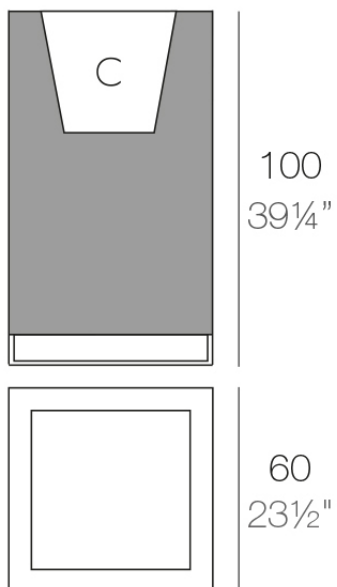

Info

Description

Pot made of polyethylene resin by rotational moulding. 100% Recyclable. Item suitable for indoor and outdoor use. Available in different finishes.

Weight: 17 Kg

60 - 23 1/2"

VELA Cubo Alto 60

VELA High Cube 60

C = 72 L 15 x 46 cm

C = 19 gal 15 x 18"