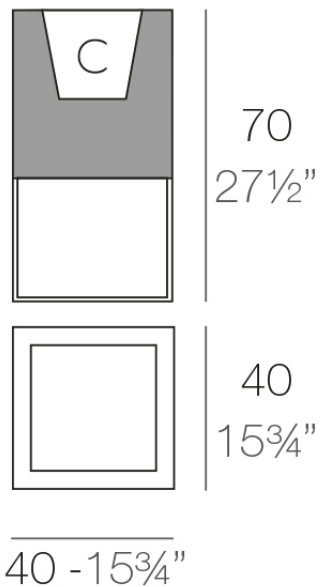

Info

Description

Pot made of polyethylene resin by rotational moulding. 100% Recyclable. Item suitable for indoor and outdoor use. Available in different finishes.

Weight: 6 Kg

VELA Cubo 40 C = 22 L x 31 cm
VELA Cube 40 C = 6 gal x 12 1/8" x 12 1/8"