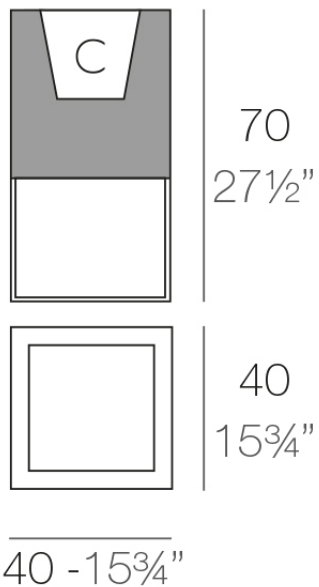

Info

Description

Pot made of polyethylene resin by rotational moulding. 100% Recyclable. Item suitable for indoor and outdoor use. Available in different finishes.

Weight: 6 Kg

VELA Cubo 40 C = 22 L x 33 cm
VELA Cube 40 C = 6 gal x 12 1/8" x 12 1/8"