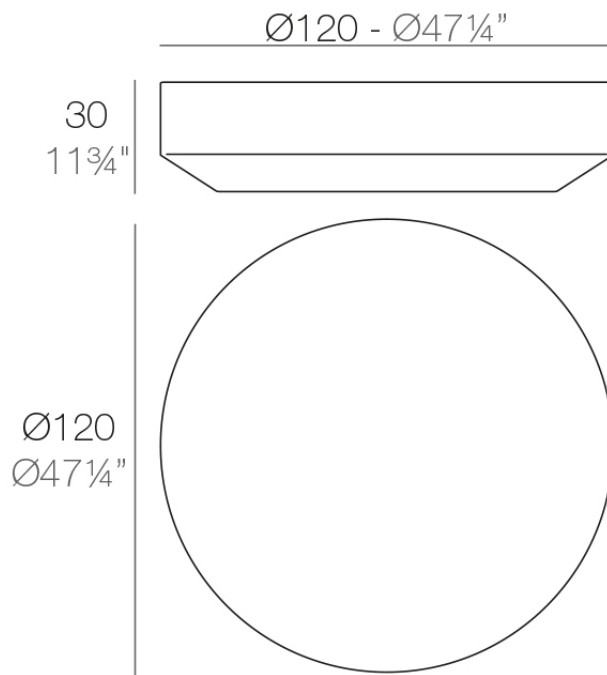

Info

Description

Made of polyethylene resin by rotational moulding. 100% Recyclable. Item suitable for indoor and outdoor use. Available in different finishes.

Weight: 18.05 Kg

VELA Mesa Baja $\text{Ø}120$
VELA Low Table $\text{Ø}47\frac{1}{4}"$