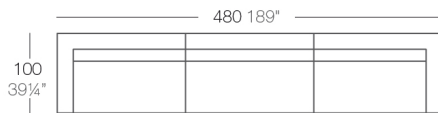

Combinations

- 1 x 54027 Módulo Central XL Sectional Sofa XL Armless
- 1 x 54024 Módulo Izquierdo XL Sectional Sofa XL Left
- 1 x 54025 Módulo Derecho XL Sectional Sofa XL Right