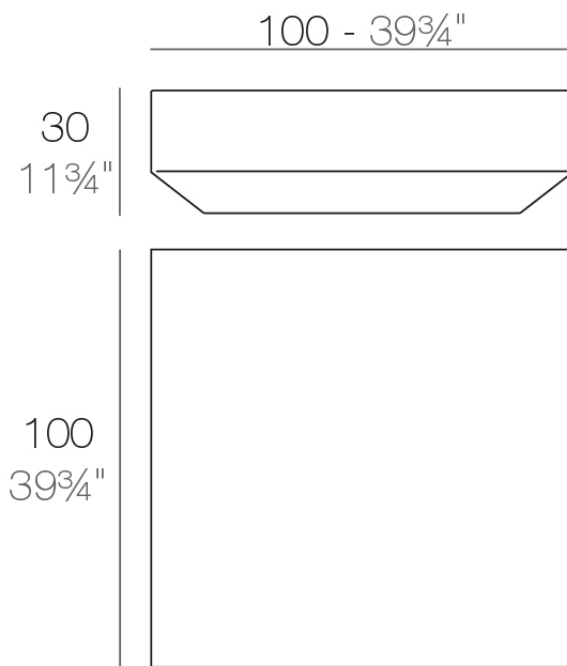

Info

Description

Made of polyethylene resin by rotational moulding. 100% Recyclable. Item suitable for indoor and outdoor use. Available in different finishes.

Weight: 15 Kg

VELA Mesa Baja 100 x 100
VELA Low Table 39 3/4" x 39 3/4"