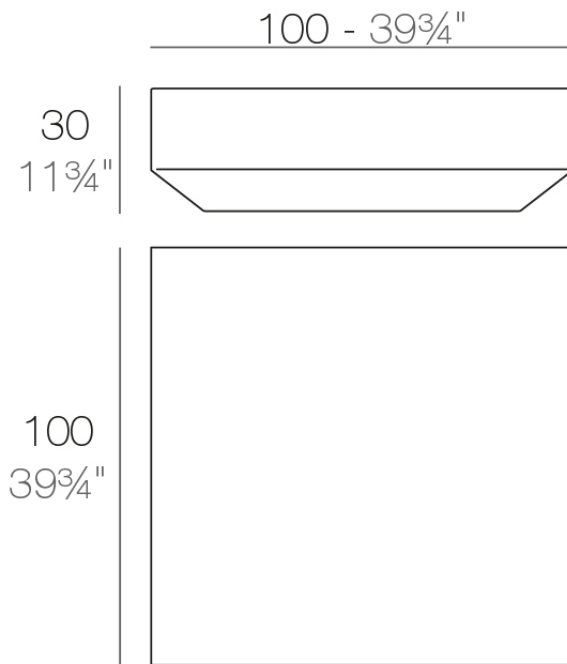

Info

Description

Made of polyethylene resin by rotational moulding. 100% Recyclable. Item suitable for indoor and outdoor use. Available in different finishes.

Weight: 15 Kg

VELA Mesa Baja 100 x 100
VELA Low Table 39 3/4" x 39 3/4"