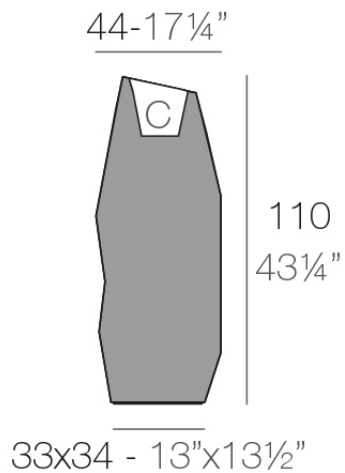

## Faz planter 44x49x110

by Ramón Esteve

A commitment to minimalist aesthetics, Faz is a sleek and contemporary ensemble of outdoor furniture and planters designed by Ramón Esteve for Vondom. Esteve's creative vision for Faz transcends mere functionality and aims to integrate and harmonize with different spaces, be they residential or expansive installations. Through a deliberate selection of materials and the strategic incorporation of lighting elements, Ramón Esteve has created an atmosphere that exudes serenity, timelessness and an universality. His ability to blend form and function creates an immersive experience where the boundaries between indoors and outdoors are blurred, leaving behind only an impression of cohesive elegance. In short, he is the mastermind behind Faz's ambience.

### Description

Made of polyethylene resin by rotational moulding. 100% Recyclable. Item suitable for indoor and outdoor use. Available in different finishes.

Weight: 8 Kg

FAZ Macetero alto      C = 10 L  
FAZ High planter      C = 2 1/2 gal