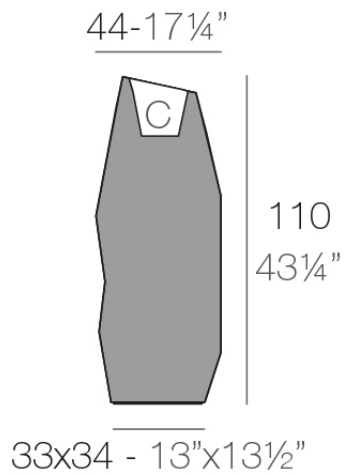

Faz planter 44x49x110

by Ramón Esteve

A commitment to minimalist aesthetics, Faz is a sleek and contemporary ensemble of outdoor furniture and planters designed by Ramón Esteve for Vondom. Esteve's creative vision for Faz transcends mere functionality and aims to integrate and harmonize with different spaces, be they residential or expansive installations. Through a deliberate selection of materials and the strategic incorporation of lighting elements, Esteve has created an atmosphere that exudes serenity, timelessness and an universality. His ability to blend form and function creates an immersive experience where the boundaries between indoors and outdoors are blurred, leaving behind only an impression of cohesive elegance. In short, he is the mastermind behind Faz's ambience.

Info

Description

Made of polyethylene resin by rotational moulding. 100% Recyclable. Item suitable for indoor and outdoor use. Available in different finishes.

Weight: 8 Kg

FAZ Macetero alto C = 10 L
FAZ High planter C = 2 1/2 gal