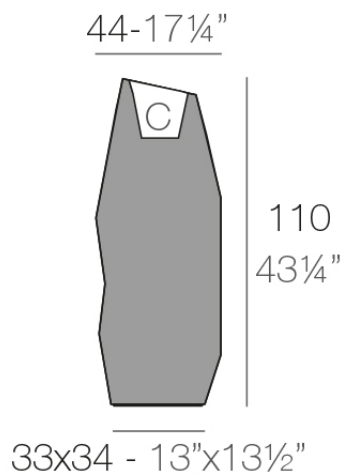

Faz planter 44x49x110

by Ramón Esteve

A commitment to minimalist aesthetics, Faz is a sleek and contemporary ensemble of outdoor furniture and planters designed by Ramón Esteve for Vondom. Esteve's creative vision for Faz transcends mere functionality and aims to integrate and harmonize with different spaces, be they residential or expansive installations. Through a deliberate selection of materials and the strategic incorporation of lighting elements, Ramón Esteve has created an atmosphere that exudes serenity, timelessness and an universality. His ability to blend form and function creates an immersive experience where the boundaries between indoors and outdoors are blurred, leaving behind only an impression of cohesive elegance. In short, he is the mastermind behind Faz's ambience.

Info

Description

Made of polyethylene resin by rotational moulding. 100% Recyclable. Item suitable for indoor and outdoor use. Available in different finishes.

Weight: 8 Kg

FAZ Macetero alto C = 10 L
FAZ High planter C = 2 1/2 gal