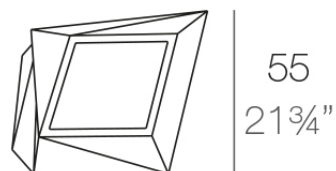

Faz planter 66x55x70

by Ramón Esteve

A commitment to minimalist aesthetics, Faz is a sleek and contemporary ensemble of outdoor furniture and planters designed by Ramón Esteve for Vondom. Esteve's creative vision for Faz transcends mere functionality and aims to integrate and harmonize with different spaces, be they residential or expansive installations. Through a deliberate selection of materials and the strategic incorporation of lighting elements, Ramón Esteve has created an atmosphere that exudes serenity, timelessness and an universality. His ability to blend form and function creates an immersive experience where the boundaries between indoors and outdoors are blurred, leaving behind only an impression of cohesive elegance. In short, he is the mastermind behind Faz's ambience.

Info

Description

Made of polyethylene resin by rotational moulding. 100% Recyclable. Item suitable for indoor and outdoor use. Available in different finishes.

Weight: 8 Kg

FAZ Macetero medio C = 21 L

FAZ Medium planter C = 5¹/₂ gal