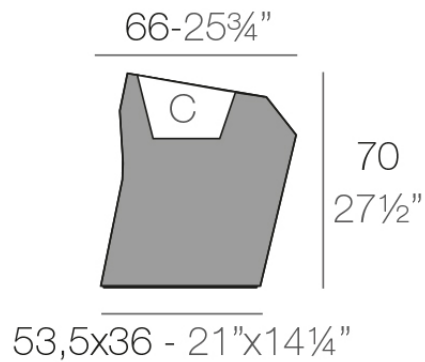

Faz planter 66x55x70

by Ramón Esteve

A commitment to minimalist aesthetics, Faz is a sleek and contemporary ensemble of outdoor furniture and planters designed by Ramón Esteve for Vondom. Esteve's creative vision for Faz transcends mere functionality and aims to integrate and harmonize with different spaces, be they residential or expansive installations. Through a deliberate selection of materials and the strategic incorporation of lighting elements, Esteve has created an atmosphere that exudes serenity, timelessness and an universality. His ability to blend form and function creates an immersive experience where the boundaries between indoors and outdoors are blurred, leaving behind only an impression of cohesive elegance. In short, he is the mastermind behind Faz's ambience.

Info

Description

Made of polyethylene resin by rotational moulding. 100% Recyclable. Item suitable for indoor and outdoor use. Available in different finishes.

Weight: 8 Kg

FAZ Macetero medio C = 21 L

FAZ Medium planter C = 5¹/₂ gal