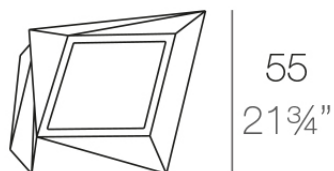

Faz planter 66x55x70

by Ramón Esteve

A commitment to minimalist aesthetics, Faz is a sleek and contemporary ensemble of outdoor furniture and planters designed by Ramón Esteve for Vondom. Esteve's creative vision for Faz transcends mere functionality and aims to integrate and harmonize with different spaces, be they residential or expansive installations. Through a deliberate selection of materials and the strategic incorporation of lighting elements, Esteve has created an atmosphere that exudes serenity, timelessness and an universality. His ability to blend form and function creates an immersive experience where the boundaries between indoors and outdoors are blurred, leaving behind only an impression of cohesive elegance. In short, he is the mastermind behind Faz's ambience.

Info

Description

Made of polyethylene resin by rotational moulding. 100% Recyclable. Item suitable for indoor and outdoor use. Available in different finishes.

Weight: 8 Kg

FAZ Macetero medio C = 21 L

FAZ Medium planter C = 5¹/₂ gal