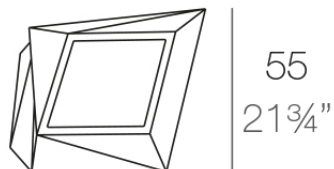

Faz planter 66x55x70

by Ramón Esteve

A commitment to minimalist aesthetics, Faz is a sleek and contemporary ensemble of outdoor furniture and planters designed by Ramón Esteve for Vondom. Esteve's creative vision for Faz transcends mere functionality and aims to integrate and harmonize with different spaces, be they residential or expansive installations. Through a deliberate selection of materials and the strategic incorporation of lighting elements, Ramón Esteve has created an atmosphere that exudes serenity, timelessness and an universality. His ability to blend form and function creates an immersive experience where the boundaries between indoors and outdoors are blurred, leaving behind only an impression of cohesive elegance. In short, he is the mastermind behind Faz's ambience.

Info

Description

Made of polyethylene resin by rotational moulding. 100% Recyclable. Item suitable for indoor and outdoor use. Available in different finishes.

Weight: 8 Kg

FAZ Macetero medio C = 21 L

FAZ Medium planter C = 5¹/₂ gal