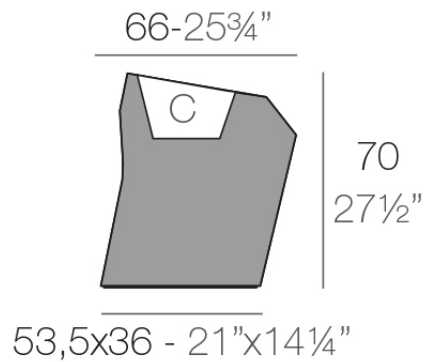

Faz planter 66x55x70

by Ramón Esteve

A commitment to minimalist aesthetics, Faz is a sleek and contemporary ensemble of outdoor furniture and planters designed by Ramón Esteve for Vondom. Esteve's creative vision for Faz transcends mere functionality and aims to integrate and harmonize with different spaces, be they residential or expansive installations. Through a deliberate selection of materials and the strategic incorporation of lighting elements, Ramón Esteve has created an atmosphere that exudes serenity, timelessness and an universality. His ability to blend form and function creates an immersive experience where the boundaries between indoors and outdoors are blurred, leaving behind only an impression of cohesive elegance. In short, he is the mastermind behind Faz's ambience.

Info

Description

Made of polyethylene resin by rotational moulding. 100% Recyclable. Item suitable for indoor and outdoor use. Available in different finishes.

Weight: 8 Kg

FAZ Macetero medio C = 21 L

FAZ Medium planter C = 5¹/₂ gal