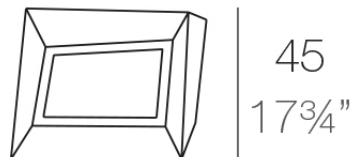

## Faz planter 59x45x42

by Ramón Esteve

A commitment to minimalist aesthetics, Faz is a sleek and contemporary ensemble of outdoor furniture and planters designed by Ramón Esteve for Vondom. Esteve's creative vision for Faz transcends mere functionality and aims to integrate and harmonize with different spaces, be they residential or expansive installations. Through a deliberate selection of materials and the strategic incorporation of lighting elements, Esteve has created an atmosphere that exudes serenity, timelessness and an universality. His ability to blend form and function creates an immersive experience where the boundaries between indoors and outdoors are blurred, leaving behind only an impression of cohesive elegance. In short, he is the mastermind behind Faz's ambience.

### Description

Made of polyethylene resin by rotational moulding. 100% Recyclable. Item suitable for indoor and outdoor use. Available in different finishes.

Weight: 4 Kg

FAZ Macetero bajo

C = 10 L

FAZ Down planter