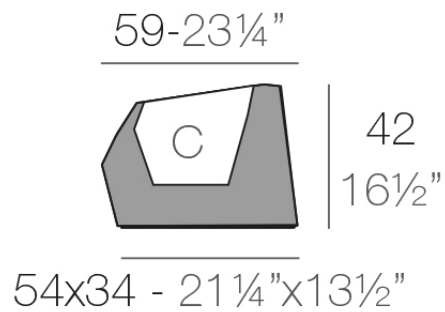

Info

Description

Made of polyethylene resin by rotational moulding. 100% Recyclable. Item suitable for indoor and outdoor use. Available in different finishes.

Weight: 4 Kg

FAZ Macetero bajo

C = 10 L

FAZ Down planter

C = 2½ gal