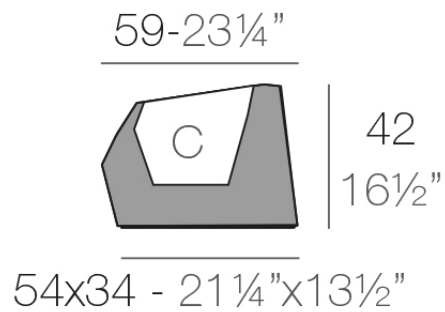

Faz planter 59x45x42

by Ramón Esteve

A commitment to minimalist aesthetics, Faz is a sleek and contemporary ensemble of outdoor furniture and planters designed by Ramón Esteve for Vondom. Esteve's creative vision for Faz transcends mere functionality and aims to integrate and harmonize with different spaces, be they residential or expansive installations. Through a deliberate selection of materials and the strategic incorporation of lighting elements, Ramón Esteve has created an atmosphere that exudes serenity, timelessness and an universality. His ability to blend form and function creates an immersive experience where the boundaries between indoors and outdoors are blurred, leaving behind only an impression of cohesive elegance. In short, he is the mastermind behind Faz's ambience.

Info

Description

Made of polyethylene resin by rotational moulding. 100% Recyclable. Item suitable for indoor and outdoor use. Available in different finishes.

Weight: 4 Kg

FAZ Macetero bajo

C = 10 L

FAZ Down planter