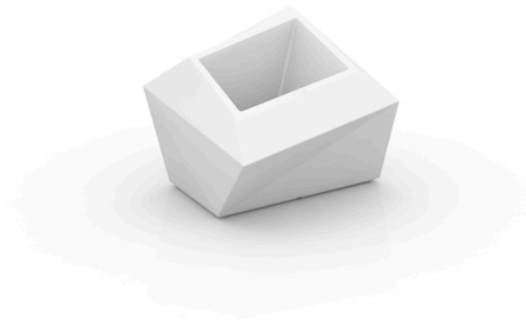

## Faz planter 59x45x42

by Ramón Esteve

A commitment to minimalist aesthetics, Faz is a sleek and contemporary ensemble of outdoor furniture and planters designed by Ramón Esteve for Vondom. Esteve's creative vision for Faz transcends mere functionality and aims to integrate and harmonize with different spaces, be they residential or expansive installations. Through a deliberate selection of materials and the strategic incorporation of lighting elements, Esteve has created an atmosphere that exudes serenity, timelessness and an universality. His ability to blend form and function creates an immersive experience where the boundaries between indoors and outdoors are blurred, leaving behind only an impression of cohesive elegance. In short, he is the mastermind behind Faz's ambience.

### Description

Made of polyethylene resin by rotational moulding. 100% Recyclable. Item suitable for indoor and outdoor use. Available in different finishes.

Weight: 4 Kg

FAZ Macetero bajo

C = 10 L

FAZ Down planter