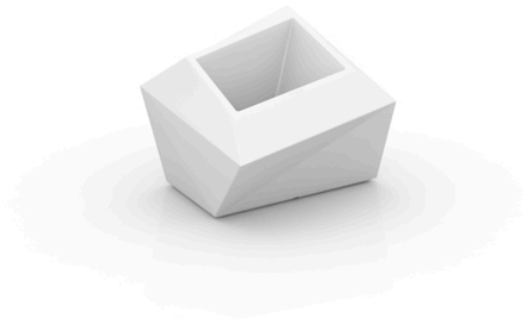

## Faz planter 59x45x42

by Ramón Esteve

A commitment to minimalist aesthetics, Faz is a sleek and contemporary ensemble of outdoor furniture and planters designed by Ramón Esteve for Vondom. Esteve's creative vision for Faz transcends mere functionality and aims to integrate and harmonize with different spaces, be they residential or expansive installations. Through a deliberate selection of materials and the strategic incorporation of lighting elements, Ramón Esteve has created an atmosphere that exudes serenity, timelessness and an universality. His ability to blend form and function creates an immersive experience where the boundaries between indoors and outdoors are blurred, leaving behind only an impression of cohesive elegance. In short, he is the mastermind behind Faz's ambience.

### Description

Made of polyethylene resin by rotational moulding. 100% Recyclable. Item suitable for indoor and outdoor use. Available in different finishes.

Weight: 4 Kg

FAZ Macetero bajo

C = 10 L

FAZ Down planter