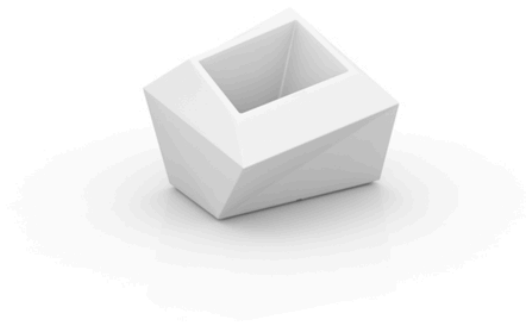

Faz planter 59x45x42

by Ramón Esteve

A commitment to minimalist aesthetics, Faz is a sleek and contemporary ensemble of outdoor furniture and planters designed by Ramón Esteve for Vondom. Esteve's creative vision for Faz transcends mere functionality and aims to integrate and harmonize with different spaces, be they residential or expansive installations. Through a deliberate selection of materials and the strategic incorporation of lighting elements, Ramón Esteve has created an atmosphere that exudes serenity, timelessness and an universality. His ability to blend form and function creates an immersive experience where the boundaries between indoors and outdoors are blurred, leaving behind only an impression of cohesive elegance. In short, he is the mastermind behind Faz's ambience.

Info

Description

Made of polyethylene resin by rotational moulding. 100% Recyclable. Item suitable for indoor and outdoor use. Available in different finishes.

Weight: 4 Kg

FAZ Macetero bajo

C = 10 L

FAZ Down planter

C = 2½ gal

Finishes

finishes

BASIC

Ref. 54020A

white 2001

ecru 2003

tortora 2004