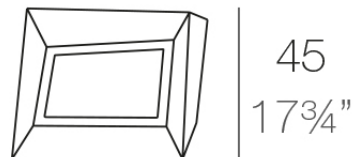

## Faz planter 59x45x42

by Ramón Esteve

A commitment to minimalist aesthetics, Faz is a sleek and contemporary ensemble of outdoor furniture and planters designed by Ramón Esteve for Vondom. Esteve's creative vision for Faz transcends mere functionality and aims to integrate and harmonize with different spaces, be they residential or expansive installations. Through a deliberate selection of materials and the strategic incorporation of lighting elements, Ramón Esteve has created an atmosphere that exudes serenity, timelessness and an universality. His ability to blend form and function creates an immersive experience where the boundaries between indoors and outdoors are blurred, leaving behind only an impression of cohesive elegance. In short, he is the mastermind behind Faz's ambience.

### Description

Made of polyethylene resin by rotational moulding. 100% Recyclable. Item suitable for indoor and outdoor use. Available in different finishes.

Weight: 4 Kg

FAZ Macetero bajo

C = 10 L

FAZ Down planter