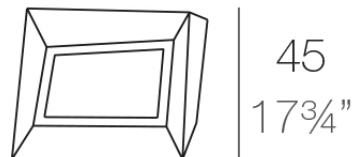

Faz planter 59x45x42

by Ramón Esteve

A commitment to minimalist aesthetics, Faz is a sleek and contemporary ensemble of outdoor furniture and planters designed by Ramón Esteve for Vondom. Esteve's creative vision for Faz transcends mere functionality and aims to integrate and harmonize with different spaces, be they residential or expansive installations. Through a deliberate selection of materials and the strategic incorporation of lighting elements, Ramón Esteve has created an atmosphere that exudes serenity, timelessness and an universality. His ability to blend form and function creates an immersive experience where the boundaries between indoors and outdoors are blurred, leaving behind only an impression of cohesive elegance. In short, he is the mastermind behind Faz's ambience.

Info

Description

Made of polyethylene resin by rotational moulding. 100% Recyclable. Item suitable for indoor and outdoor use. Available in different finishes.

Weight: 4 Kg

FAZ Macetero bajo

C = 10 L

FAZ Down planter