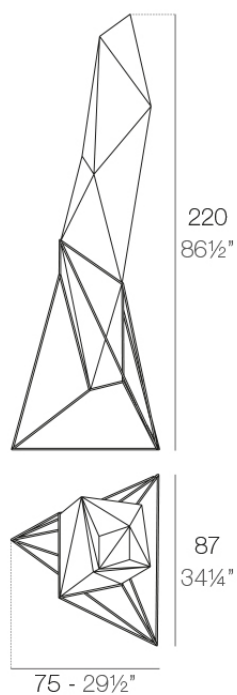

Faz lamp

by Ramón Esteve

A commitment to minimalist aesthetics, Faz is a sleek and contemporary ensemble of outdoor furniture and planters designed by Ramón Esteve for Vondom. Esteve's creative vision for Faz transcends mere functionality and aims to integrate and harmonize with different spaces, be they residential or expansive installations. Through a deliberate selection of materials and the strategic incorporation of lighting elements, Ramón Esteve has created an atmosphere that exudes serenity, timelessness and an universality. His ability to blend form and function creates an immersive experience where the boundaries between indoors and outdoors are blurred, leaving behind only an impression of cohesive elegance. In short, he is the mastermind behind Faz's ambience.

Info

Description

Made of polyethylene resin by rotational moulding. 100% Recyclable. Item suitable for indoor and outdoor use. Available in different finishes.

Weight: 17.51 Kg

FAZ Lámpara
FAZ Lamp

Finishes