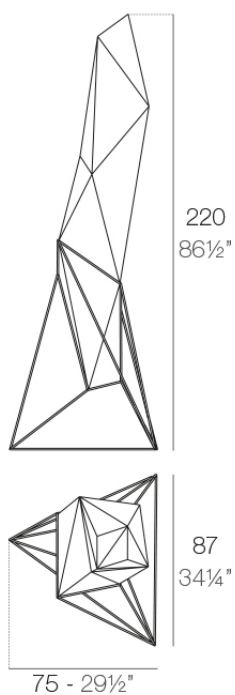

## Faz lamp

by Ramón Esteve

A commitment to minimalist aesthetics, Faz is a sleek and contemporary ensemble of outdoor furniture and planters designed by Ramón Esteve for Vondom. Esteve's creative vision for Faz transcends mere functionality and aims to integrate and harmonize with different spaces, be they residential or expansive installations. Through a deliberate selection of materials and the strategic incorporation of lighting elements, Ramón Esteve has created an atmosphere that exudes serenity, timelessness and an universality. His ability to blend form and function creates an immersive experience where the boundaries between indoors and outdoors are blurred, leaving behind only an impression of cohesive elegance. In short, he is the mastermind behind Faz's ambience.

### Description

Made of polyethylene resin by rotational moulding. 100% Recyclable. Item suitable for indoor and outdoor use. Available in different finishes.

Weight: 17.51 Kg

FAZ Lámpara  
FAZ Lamp

## estructura

---

ALUMINIUM

Ref. VVAR00617

white 201