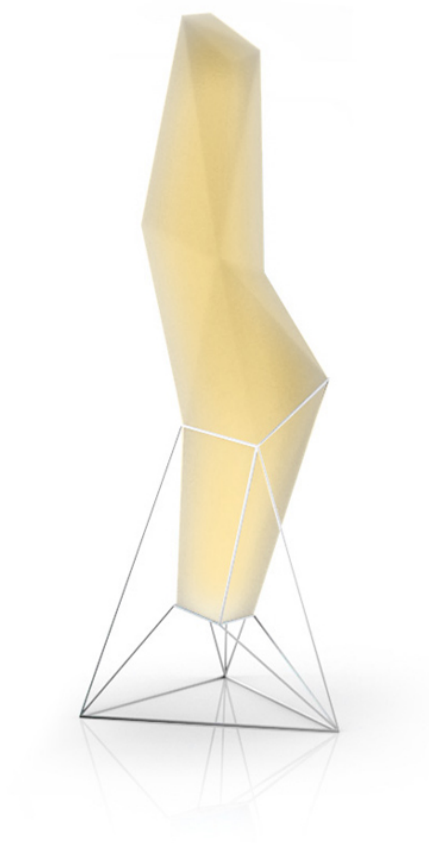

Faz lamp

by Ramón Esteve

A commitment to minimalist aesthetics, Faz is a sleek and contemporary ensemble of outdoor furniture and planters designed by Ramón Esteve for Vondom. Esteve's creative vision for Faz transcends mere functionality and aims to integrate and harmonize with different spaces, be they residential or expansive installations. Through a deliberate selection of materials and the strategic incorporation of lighting elements, Ramón Esteve has created an atmosphere that exudes serenity, timelessness and an universality. His ability to blend form and function creates an immersive experience where the boundaries between indoors and outdoors are blurred, leaving behind only an impression of cohesive elegance. In short, he is the mastermind behind Faz's ambience.

Info

Description

Made of polyethylene resin by rotational moulding. 100% Recyclable. Item suitable for indoor and outdoor use. Available in different finishes.

Weight: 17.51 Kg

FAZ Lámpara
FAZ Lamp

Finishes

lighting

WHITE LED
Ref. 54018W

ice 2101

White internally lit unit with LED technology. Available only in matte ice white finish.

RGBW LED
Ref. 54018L

ice 2101

Unit with internal lighting with RGBW LED technology and remote control unit for switching colors. Available only in matte ice white finish. Remote control included.