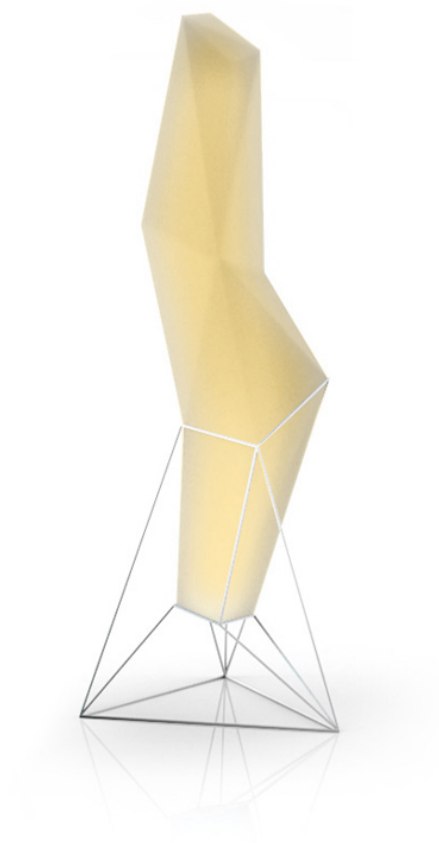

Faz lamp

by Ramón Esteve

A commitment to minimalist aesthetics, Faz is a sleek and contemporary ensemble of outdoor furniture and planters designed by Ramón Esteve for Vondom. Esteve's creative vision for Faz transcends mere functionality and aims to integrate and harmonize with different spaces, be they residential or expansive installations. Through a deliberate selection of materials and the strategic incorporation of lighting elements, Esteve has created an atmosphere that exudes serenity, timelessness and an universality. His ability to blend form and function creates an immersive experience where the boundaries between indoors and outdoors are blurred, leaving behind only an impression of cohesive elegance. In short, he is the mastermind behind Faz's ambience.

Info

Description

Made of polyethylene resin by rotational moulding. 100% Recyclable. Item suitable for indoor and outdoor use. Available in different finishes.

Weight: 17.51 Kg

FAZ Lámpara
FAZ Lamp

Finishes

lighting

WHITE LED
Ref. 54018W

ice

White internally lit unit with LED technology. Available only in matte ice white finish.

RGBW LED
Ref. 54018L

ice

Unit with internal lighting with RGBW LED technology and remote control unit for switching colors. Available only in matte ice white finish. Remote control included.