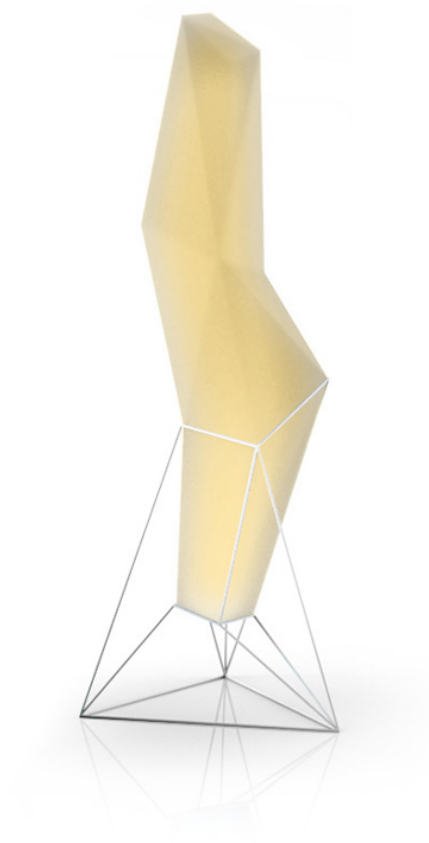

## Faz lamp

by Ramón Esteve

A commitment to minimalist aesthetics, Faz is a sleek and contemporary ensemble of outdoor furniture and planters designed by Ramón Esteve for Vondom. Esteve's creative vision for Faz transcends mere functionality and aims to integrate and harmonize with different spaces, be they residential or expansive installations. Through a deliberate selection of materials and the strategic incorporation of lighting elements, Ramón Esteve has created an atmosphere that exudes serenity, timelessness and an universality. His ability to blend form and function creates an immersive experience where the boundaries between indoors and outdoors are blurred, leaving behind only an impression of cohesive elegance. In short, he is the mastermind behind Faz's ambience.

### Description

Made of polyethylene resin by rotational moulding. 100% Recyclable. Item suitable for indoor and outdoor use. Available in different finishes.

Weight: 17.51 Kg

FAZ Lámpara  
FAZ Lamp