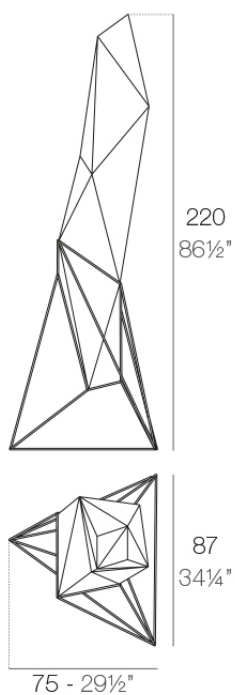

Faz lamp

by Ramón Esteve

A commitment to minimalist aesthetics, Faz is a sleek and contemporary ensemble of outdoor furniture and planters designed by Ramón Esteve for Vondom. Esteve's creative vision for Faz transcends mere functionality and aims to integrate and harmonize with different spaces, be they residential or expansive installations. Through a deliberate selection of materials and the strategic incorporation of lighting elements, Esteve has created an atmosphere that exudes serenity, timelessness and an universality. His ability to blend form and function creates an immersive experience where the boundaries between indoors and outdoors are blurred, leaving behind only an impression of cohesive elegance. In short, he is the mastermind behind Faz's ambience.

Info

Description

Made of polyethylene resin by rotational moulding. 100% Recyclable. Item suitable for indoor and outdoor use. Available in different finishes.

Weight: 17.51 Kg

FAZ Lámpara
FAZ Lamp

Finishes