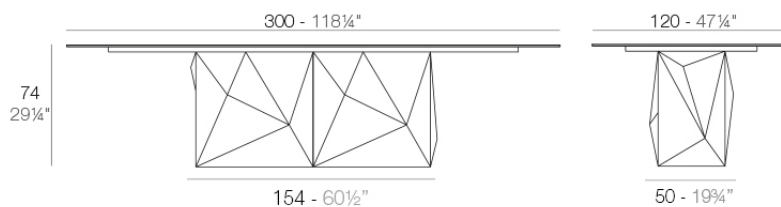

Faz table xl 300x120x72

by Ramón Esteve

A commitment to minimalist aesthetics, Faz is a sleek and contemporary ensemble of outdoor furniture and planters designed by Ramón Esteve for Vondom. Esteve's creative vision for Faz transcends mere functionality and aims to integrate and harmonize with different spaces, be they residential or expansive installations. Through a deliberate selection of materials and the strategic incorporation of lighting elements, Ramón Esteve has created an atmosphere that exudes serenity, timelessness and an universality. His ability to blend form and function creates an immersive experience where the boundaries between indoors and outdoors are blurred, leaving behind only an impression of cohesive elegance. In short, he is the mastermind behind Faz's ambience.

Info

Description

Made of polyethylene resin by rotational moulding. 100% Recyclable. Item suitable for indoor and outdoor use. Available in different finishes.

Weight: 162.1 Kg

FAZ Mesa XL 300x 120
FAZ Dining Table XL 118 1/4" x 47 1/4"