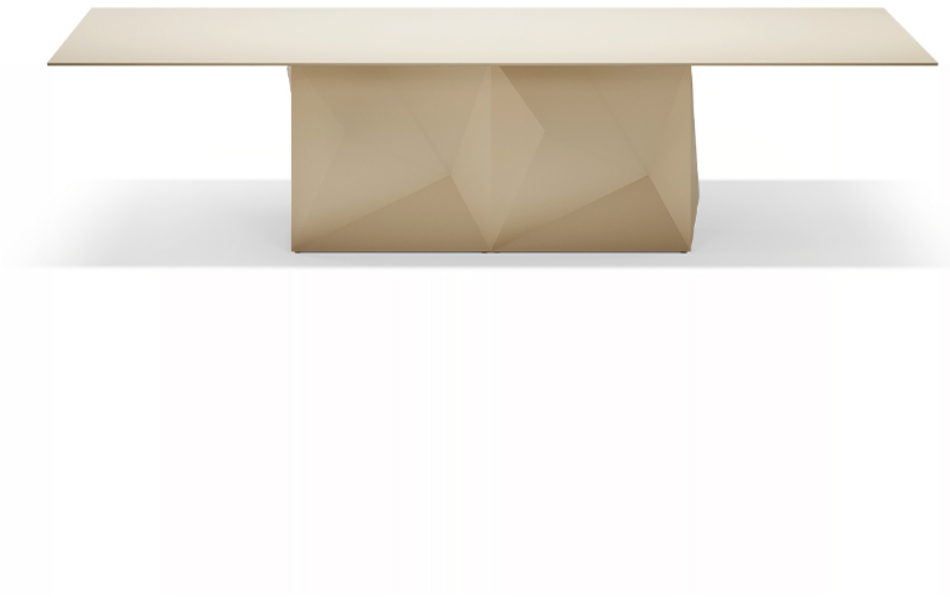

Faz table xl 300x120x72

by Ramón Esteve

A commitment to minimalist aesthetics, Faz is a sleek and contemporary ensemble of outdoor furniture and planters designed by Ramón Esteve for Vondom. Esteve's creative vision for Faz transcends mere functionality and aims to integrate and harmonize with different spaces, be they residential or expansive installations. Through a deliberate selection of materials and the strategic incorporation of lighting elements, Ramón Esteve has created an atmosphere that exudes serenity, timelessness and an universality. His ability to blend form and function creates an immersive experience where the boundaries between indoors and outdoors are blurred, leaving behind only an impression of cohesive elegance. In short, he is the mastermind behind Faz's ambience.

Info

Description

Made of polyethylene resin by rotational moulding. 100% Recyclable. Item suitable for indoor and outdoor use. Available in different finishes.

Weight: 162.1 Kg

FAZ Mesa XL 300x 120
FAZ Dining Table XL 118 1/4" x 47 1/4"