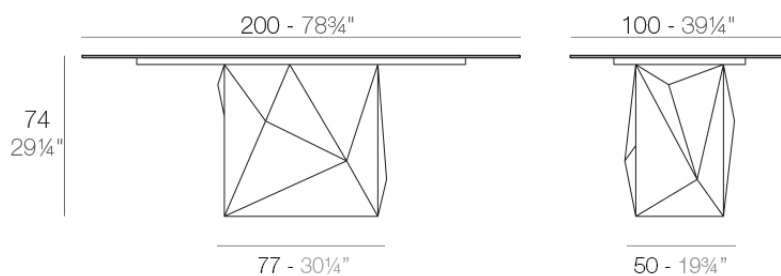

Faz table 200x100x72

by Ramón Esteve

A commitment to minimalist aesthetics, Faz is a sleek and contemporary ensemble of outdoor furniture and planters designed by Ramón Esteve for Vondom. Esteve's creative vision for Faz transcends mere functionality and aims to integrate and harmonize with different spaces, be they residential or expansive installations. Through a deliberate selection of materials and the strategic incorporation of lighting elements, Ramón Esteve has created an atmosphere that exudes serenity, timelessness and an universality. His ability to blend form and function creates an immersive experience where the boundaries between indoors and outdoors are blurred, leaving behind only an impression of cohesive elegance. In short, he is the mastermind behind Faz's ambience.

Info

Description

Made of polyethylene resin by rotational moulding. 100% Recyclable. Item suitable for indoor and outdoor use. Available in different finishes.

Weight: 100.15 Kg

FAZ Mesa 200 x 100
FAZ Dinning Table 78¾" x 39¼"