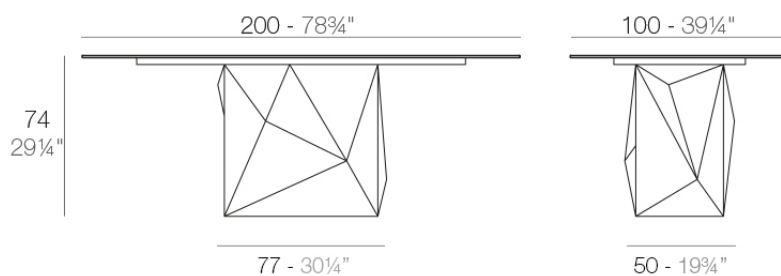

Faz table 200x100x72

by Ramón Esteve

A commitment to minimalist aesthetics, Faz is a sleek and contemporary ensemble of outdoor furniture and planters designed by Ramón Esteve for Vondom. Esteve's creative vision for Faz transcends mere functionality and aims to integrate and harmonize with different spaces, be they residential or expansive installations. Through a deliberate selection of materials and the strategic incorporation of lighting elements, Esteve has created an atmosphere that exudes serenity, timelessness and an universality. His ability to blend form and function creates an immersive experience where the boundaries between indoors and outdoors are blurred, leaving behind only an impression of cohesive elegance. In short, he is the mastermind behind Faz's ambience.

Info

Description

Made of polyethylene resin by rotational moulding. 100% Recyclable. Item suitable for indoor and outdoor use. Available in different finishes.

Weight: 100.15 Kg

FAZ Mesa 200 x 100
FAZ Dinning Table 78¾" x 39¼"