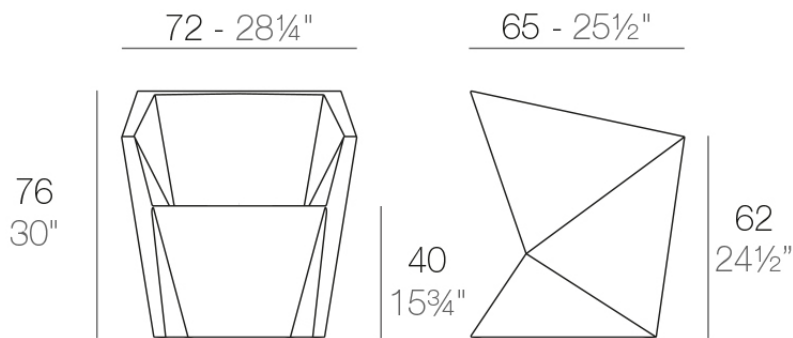

### Description

Made of polyethylene resin by rotational moulding. 100% Recyclable. Item suitable for indoor and outdoor use. Available in different finishes.

Weight: 12.02 Kg

FAZ Silla con Brazos  
FAZ Armchair