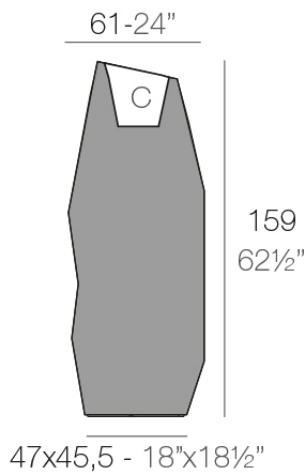

## Faz xl planter 61x68x159

by Ramón Esteve

A commitment to minimalist aesthetics, Faz is a sleek and contemporary ensemble of outdoor furniture and planters designed by Ramón Esteve for Vondom. Esteve's creative vision for Faz transcends mere functionality and aims to integrate and harmonize with different spaces, be they residential or expansive installations. Through a deliberate selection of materials and the strategic incorporation of lighting elements, Esteve has created an atmosphere that exudes serenity, timelessness and an universality. His ability to blend form and function creates an immersive experience where the boundaries between indoors and outdoors are blurred, leaving behind only an impression of cohesive elegance. In short, he is the mastermind behind Faz's ambience.

### Description

Pot made of polyethylene resin by rotational moulding. 100% Recyclable. Item suitable for indoor and outdoor use. Available in different finishes.

Weight: 22 Kg

FAZ Macetero alto XL C = 29 L  
FAZ High planter XL C = 7½ gal