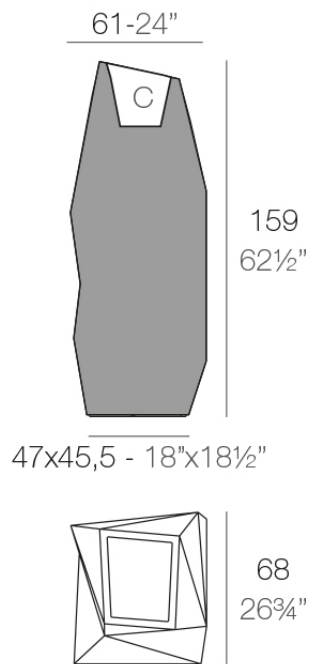

Faz xl planter 61x68x159

by Ramón Esteve

A commitment to minimalist aesthetics, Faz is a sleek and contemporary ensemble of outdoor furniture and planters designed by Ramón Esteve for Vondom. Esteve's creative vision for Faz transcends mere functionality and aims to integrate and harmonize with different spaces, be they residential or expansive installations. Through a deliberate selection of materials and the strategic incorporation of lighting elements, Ramón Esteve has created an atmosphere that exudes serenity, timelessness and an universality. His ability to blend form and function creates an immersive experience where the boundaries between indoors and outdoors are blurred, leaving behind only an impression of cohesive elegance. In short, he is the mastermind behind Faz's ambience.

Info

Description

Pot made of polyethylene resin by rotational moulding. 100% Recyclable. Item suitable for indoor and outdoor use. Available in different finishes.

Weight: 22 Kg

FAZ Macetero alto XL C = 29 L
FAZ High planter XL C = 7 1/2 gal