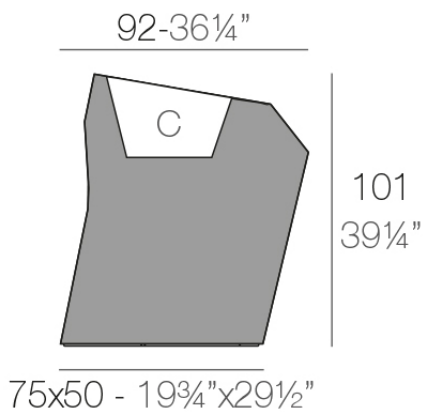

Faz xl planter 92x77x101

by Ramón Esteve

A commitment to minimalist aesthetics, Faz is a sleek and contemporary ensemble of outdoor furniture and planters designed by Ramón Esteve for Vondom. Esteve's creative vision for Faz transcends mere functionality and aims to integrate and harmonize with different spaces, be they residential or expansive installations. Through a deliberate selection of materials and the strategic incorporation of lighting elements, Ramón Esteve has created an atmosphere that exudes serenity, timelessness and an universality. His ability to blend form and function creates an immersive experience where the boundaries between indoors and outdoors are blurred, leaving behind only an impression of cohesive elegance. In short, he is the mastermind behind Faz's ambience.

Info

Description

Pot made of polyethylene resin by rotational moulding. 100% Recyclable. Item suitable for indoor and outdoor use. Available in different finishes.

Weight: 24 Kg

FAZ Macetero medio XL C = 50 L
FAZ Medium planter XL C = 13 gal