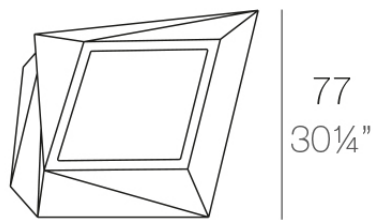

Faz xl planter 92x77x101

by Ramón Esteve

A commitment to minimalist aesthetics, Faz is a sleek and contemporary ensemble of outdoor furniture and planters designed by Ramón Esteve for Vondom. Esteve's creative vision for Faz transcends mere functionality and aims to integrate and harmonize with different spaces, be they residential or expansive installations. Through a deliberate selection of materials and the strategic incorporation of lighting elements, Ramón Esteve has created an atmosphere that exudes serenity, timelessness and an universality. His ability to blend form and function creates an immersive experience where the boundaries between indoors and outdoors are blurred, leaving behind only an impression of cohesive elegance. In short, he is the mastermind behind Faz's ambience.

Info

Description

Pot made of polyethylene resin by rotational moulding. 100% Recyclable. Item suitable for indoor and outdoor use. Available in different finishes.

Weight: 24 Kg

FAZ Macetero medio XL C = 50 L
FAZ Medium planter XL C = 13 gal