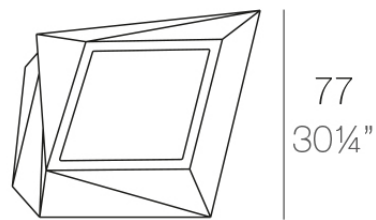

## Faz xl planter 92x77x101

by Ramón Esteve

A commitment to minimalist aesthetics, Faz is a sleek and contemporary ensemble of outdoor furniture and planters designed by Ramón Esteve for Vondom. Esteve's creative vision for Faz transcends mere functionality and aims to integrate and harmonize with different spaces, be they residential or expansive installations. Through a deliberate selection of materials and the strategic incorporation of lighting elements, Esteve has created an atmosphere that exudes serenity, timelessness and an universality. His ability to blend form and function creates an immersive experience where the boundaries between indoors and outdoors are blurred, leaving behind only an impression of cohesive elegance. In short, he is the mastermind behind Faz's ambience.

### Description

Pot made of polyethylene resin by rotational moulding. 100% Recyclable. Item suitable for indoor and outdoor use. Available in different finishes.

Weight: 24 Kg

FAZ Macetero medio XL C = 50 L  
FAZ Medium planter XL C = 13 gal