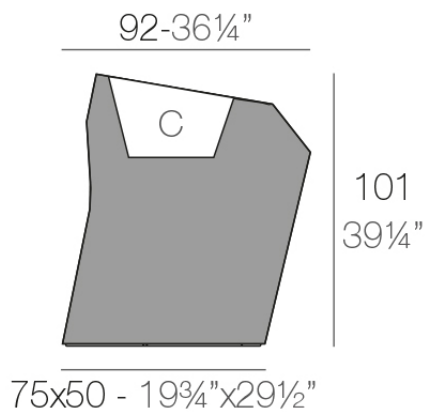

## Faz xl planter 92x77x101

by Ramón Esteve

A commitment to minimalist aesthetics, Faz is a sleek and contemporary ensemble of outdoor furniture and planters designed by Ramón Esteve for Vondom. Esteve's creative vision for Faz transcends mere functionality and aims to integrate and harmonize with different spaces, be they residential or expansive installations. Through a deliberate selection of materials and the strategic incorporation of lighting elements, Esteve has created an atmosphere that exudes serenity, timelessness and an universality. His ability to blend form and function creates an immersive experience where the boundaries between indoors and outdoors are blurred, leaving behind only an impression of cohesive elegance. In short, he is the mastermind behind Faz's ambience.

### Description

Pot made of polyethylene resin by rotational moulding. 100% Recyclable. Item suitable for indoor and outdoor use. Available in different finishes.

Weight: 24 Kg

FAZ Macetero medio XL C = 50 L  
FAZ Medium planter XL C = 13 gal