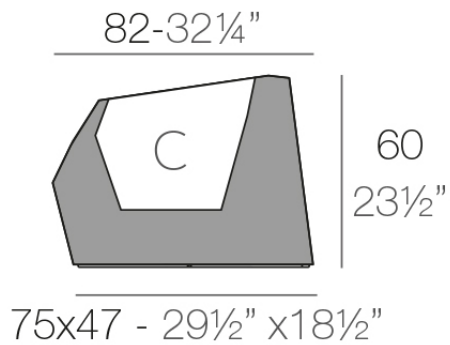

Faz xl planter 82x63x60

by Ramón Esteve

A commitment to minimalist aesthetics, Faz is a sleek and contemporary ensemble of outdoor furniture and planters designed by Ramón Esteve for Vondom. Esteve's creative vision for Faz transcends mere functionality and aims to integrate and harmonize with different spaces, be they residential or expansive installations. Through a deliberate selection of materials and the strategic incorporation of lighting elements, Ramón Esteve has created an atmosphere that exudes serenity, timelessness and an universality. His ability to blend form and function creates an immersive experience where the boundaries between indoors and outdoors are blurred, leaving behind only an impression of cohesive elegance. In short, he is the mastermind behind Faz's ambience.

Info

Description

Pot made of polyethylene resin by rotational moulding. 100% Recyclable. Item suitable for indoor and outdoor use. Available in different finishes.

Weight: 12 Kg

FAZ Macetero bajo XL C = 27 L
FAZ Down planter XL C = 7 gal