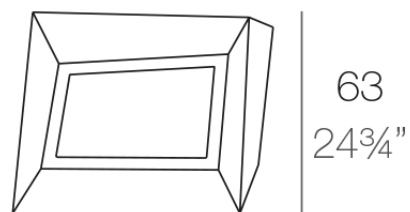

Faz xl planter 82x63x60

by Ramón Esteve

A commitment to minimalist aesthetics, Faz is a sleek and contemporary ensemble of outdoor furniture and planters designed by Ramón Esteve for Vondom. Esteve's creative vision for Faz transcends mere functionality and aims to integrate and harmonize with different spaces, be they residential or expansive installations. Through a deliberate selection of materials and the strategic incorporation of lighting elements, Ramón Esteve has created an atmosphere that exudes serenity, timelessness and an universality. His ability to blend form and function creates an immersive experience where the boundaries between indoors and outdoors are blurred, leaving behind only an impression of cohesive elegance. In short, he is the mastermind behind Faz's ambience.

Info

Description

Pot made of polyethylene resin by rotational moulding. 100% Recyclable. Item suitable for indoor and outdoor use. Available in different finishes.

Weight: 12 Kg

FAZ Macetero bajo XL C = 27 L
FAZ Down planter XL C = 7 gal