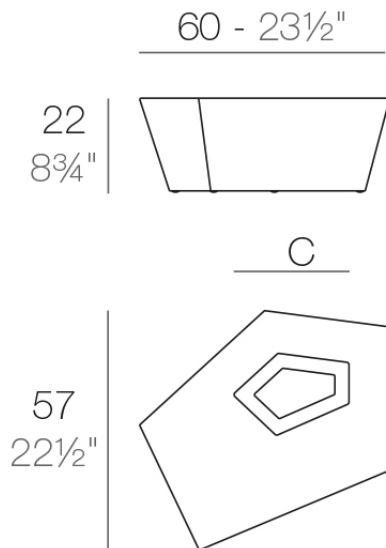

Info

Description

Made of polyethylene resin by rotational moulding. 100% Recyclable. Item suitable for indoor and outdoor use. Available in different finishes.

Weight: 4.5 Kg

FAZ Mesa Tumbona
FAZ Sun Chaise Table

$C = 27 \times 12 \text{ cm}$
 $C = 10\frac{3}{4}" \times 4\frac{3}{4}"$