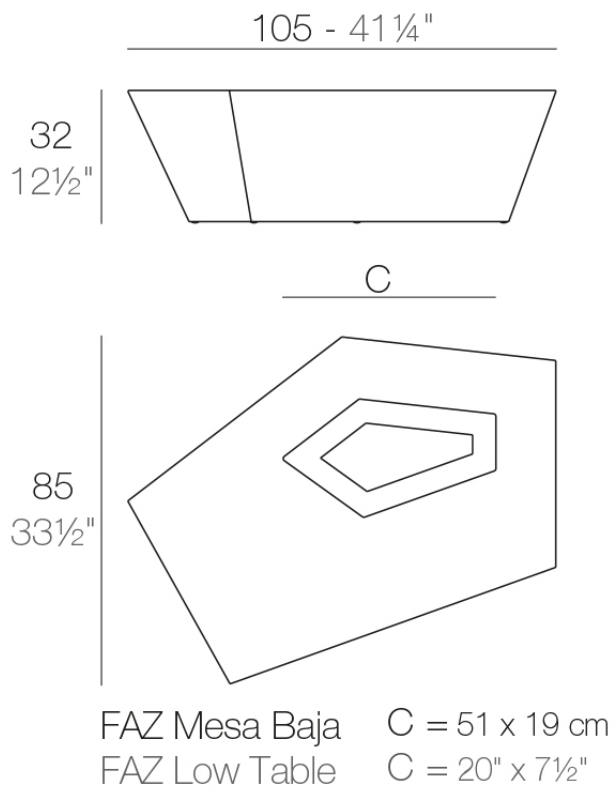

Faz coffee table 105x85x32

by Ramón Esteve

A commitment to minimalist aesthetics, Faz is a sleek and contemporary ensemble of outdoor furniture and planters designed by Ramón Esteve for Vondom. Esteve's creative vision for Faz transcends mere functionality and aims to integrate and harmonize with different spaces, be they residential or expansive installations. Through a deliberate selection of materials and the strategic incorporation of lighting elements, Esteve has created an atmosphere that exudes serenity, timelessness and an universality. His ability to blend form and function creates an immersive experience where the boundaries between indoors and outdoors are blurred, leaving behind only an impression of cohesive elegance. In short, he is the mastermind behind Faz's ambience.

Info

Description

Made of polyethylene resin by rotational moulding. 100% Recyclable. Item suitable for indoor and outdoor use. Available in different finishes.

Weight: 10.5 Kg

Combinations

- 3 x 54004 Módulo Central Sectional Sofa Armless
- 1 x 54002 Módulo Izquierdo Sectional Sofa Left
- 1 x 54003 Módulo Derecho Sectional Sofa Right
- 1 x 54006 Módulo Esquina 90° Sectional Sofa Corner 90°
- 1 x 54010 Módulo Esquina 45° Sectional Sofa Corner 45°