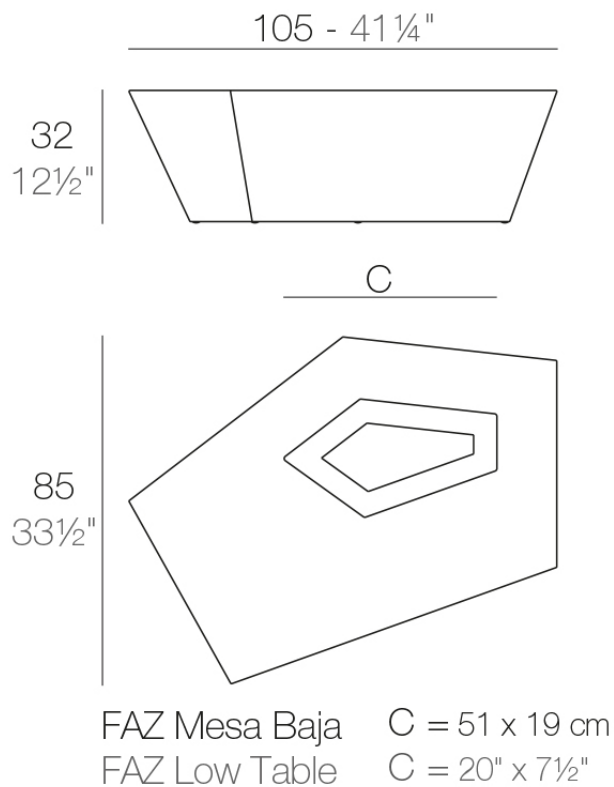

Faz coffee table 105x85x32

by Ramón Esteve

A commitment to minimalist aesthetics, Faz is a sleek and contemporary ensemble of outdoor furniture and planters designed by Ramón Esteve for Vondom. Esteve's creative vision for Faz transcends mere functionality and aims to integrate and harmonize with different spaces, be they residential or expansive installations. Through a deliberate selection of materials and the strategic incorporation of lighting elements, Ramón Esteve has created an atmosphere that exudes serenity, timelessness and an universality. His ability to blend form and function creates an immersive experience where the boundaries between indoors and outdoors are blurred, leaving behind only an impression of cohesive elegance. In short, he is the mastermind behind Faz's ambience.

Info

Description

Made of polyethylene resin by rotational moulding. 100% Recyclable. Item suitable for indoor and outdoor use. Available in different finishes.

Weight: 10.5 Kg

Combinations

- 3 x 54004 Módulo Central Sectional Sofa Armless
- 1 x 54002 Módulo Izquierdo Sectional Sofa Left
- 1 x 54003 Módulo Derecho Sectional Sofa Right
- 1 x 54006 Módulo Esquina 90° Sectional Sofa Corner 90°
- 1 x 54010 Módulo Esquina 45° Sectional Sofa Corner 45°