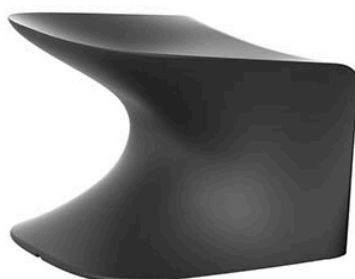

Wing stool

by A-cero

The outdoor furniture's Wing Collection by A-cero for Vondom, emerged from the fusion of straight and curved lines projected in a dynamic manner, resulting in a unique design.

Info

Description

Made of polyethylene resin by rotational moulding. 100% Recyclable. Item suitable for indoor and outdoor use. Available in different finishes.

Weight: 5 Kg

WING Taburete Bajo
WING Low Stool

Finishes

finishes