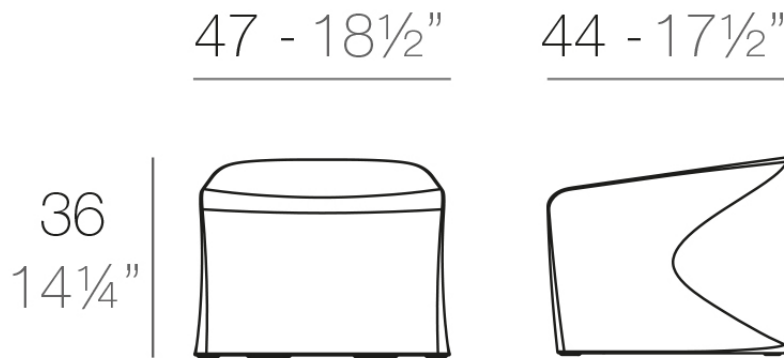

Made of polyethylene resin by rotational moulding. 100% Recyclable. Item suitable for indoor and outdoor use. Available in different finishes.

Weight: 5 Kg

WING Taburete Bajo
WING Low Stool

Finishes

finishes