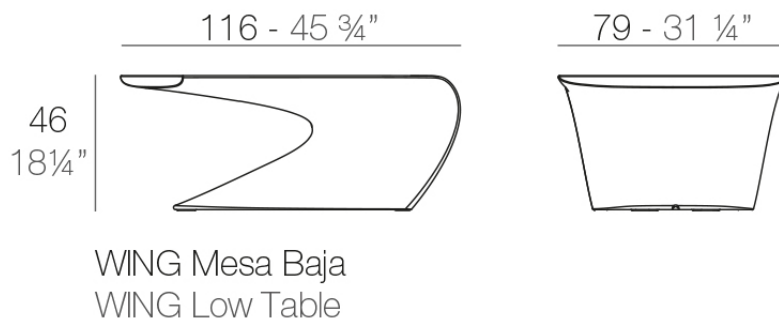

Info

Description

Made of polyethylene resin by rotational moulding. 100% Recyclable. Item suitable for indoor and outdoor use. Available in different finishes.

Weight: 15 Kg

Finishes

finishes

BASIC

Ref. 53035