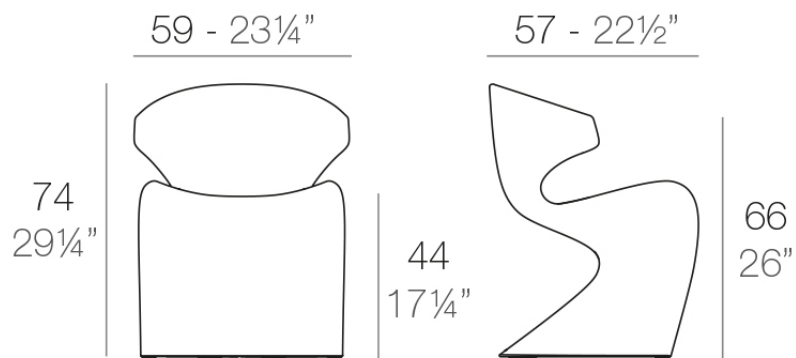

Made of polyethylene resin by rotational moulding. 100% Recyclable. Item suitable for indoor and outdoor use. Available in different finishes.

Weight: 9 Kg

WING Silla
WING Chair

Accessories

- **Fabric**

Fabric