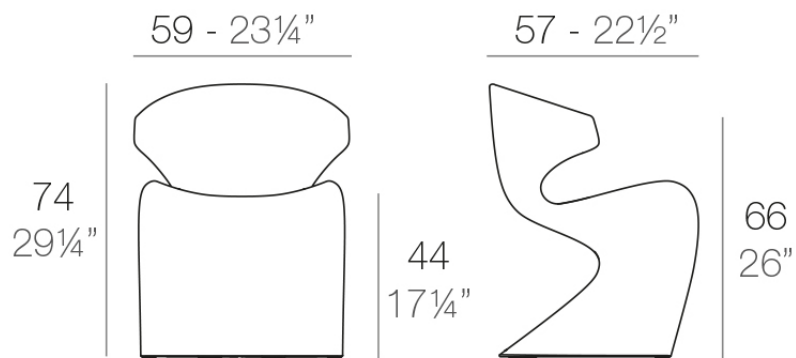

### Description

Made of polyethylene resin by rotational moulding. 100% Recyclable. Item suitable for indoor and outdoor use. Available in different finishes.

Weight: 9 Kg

WING Silla  
WING Chair