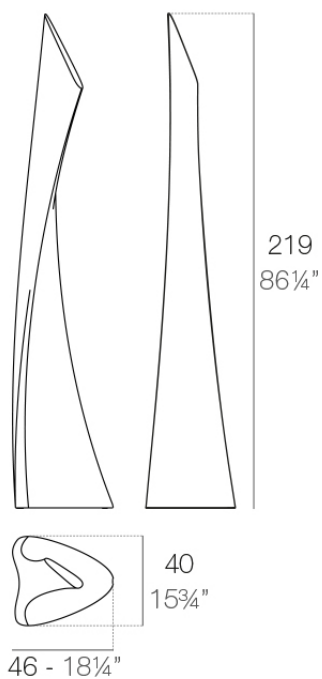

Made of polyethylene resin by rotational moulding. 100% Recyclable. Item suitable for indoor and outdoor use. Available in different finishes.

Weight: 20 Kg

WING Lámpara
WING Lamp

Finishes

finishes

BASIC

Ref. 53033A