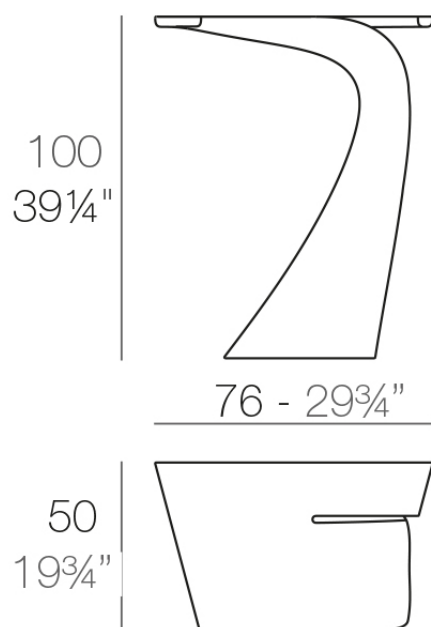

Wing bar table 50x76x100

by A-cero

The outdoor furniture's Wing Collection by A-cero for Vondom, emerged from the fusion of straight and curved lines projected in a dynamic manner, resulting in a unique design.

Info

Description

Made of polyethylene resin by rotational moulding. 100% Recyclable. Item suitable for indoor and outdoor use. Available in different finishes.

Weight: 12 Kg

WING Mesa Alta
WING Bar Table

Finishes