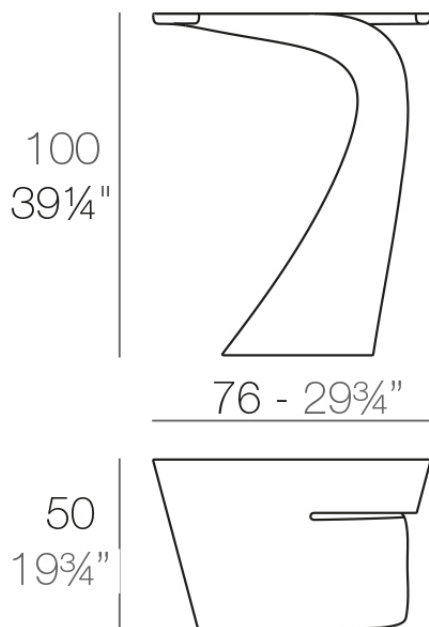

Wing bar table 50x76x100

by A-cero

The outdoor furniture's Wing Collection by A-cero for Vondom, emerged from the fusion of straight and curved lines projected in a dynamic manner, resulting in a unique design.

Info

Description

Made of polyethylene resin by rotational moulding. 100% Recyclable. Item suitable for indoor and outdoor use. Available in different finishes.

Weight: 12 Kg

WING Mesa Alta
WING Bar Table

Finishes