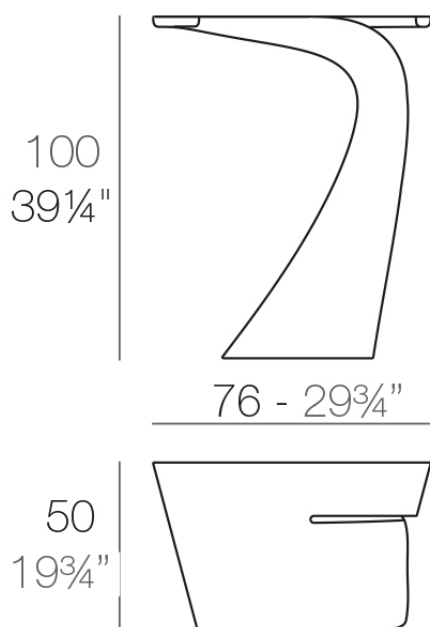

Wing bar table 50x76x100

by A-cero

The outdoor furniture's Wing Collection by A-cero for Vondom, emerged from the fusion of straight and curved lines projected in a dynamic manner, resulting in a unique design.

Info

Description

Made of polyethylene resin by rotational moulding. 100% Recyclable. Item suitable for indoor and outdoor use. Available in different finishes.

Weight: 12 Kg

WING Mesa Alta
WING Bar Table

Finishes