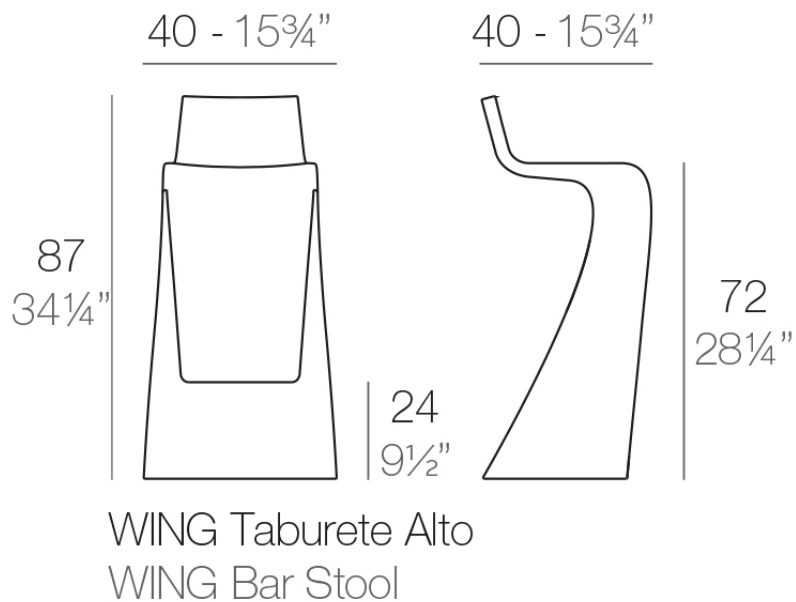

Info

Description

Made of polyethylene resin by rotational moulding. 100% Recyclable. Item suitable for indoor and outdoor use. Available in different finishes.

Weight: 5.51 Kg