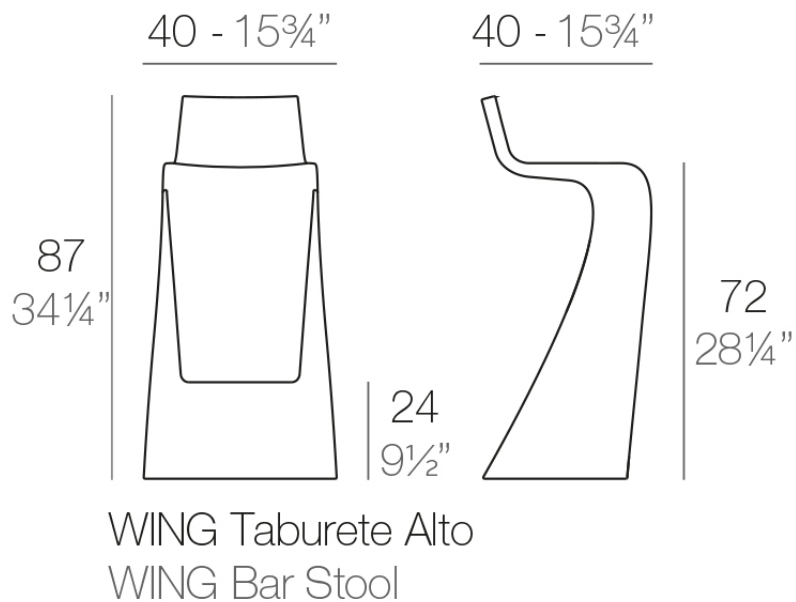

### Description

Made of polyethylene resin by rotational moulding. 100% Recyclable. Item suitable for indoor and outdoor use. Available in different finishes.

Weight: 5.51 Kg