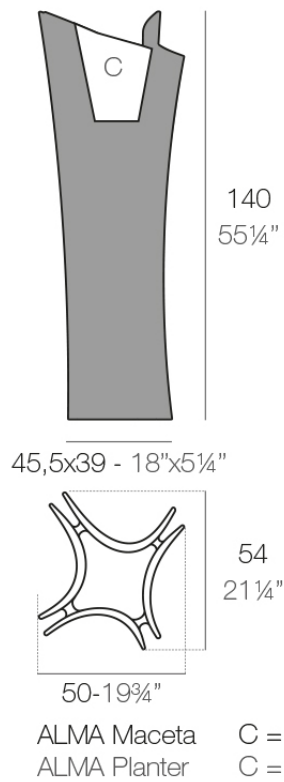

### Description

Pot made of polyethylene resin by rotational moulding. 100% Recyclable. Item suitable for indoor and outdoor use. Available in different finishes.

Weight: 17.87 Kg