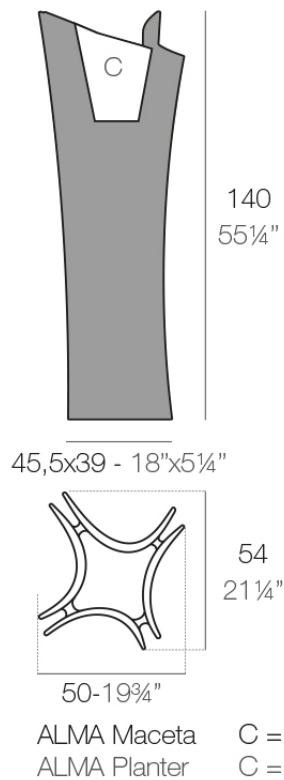

### Description

Pot made of polyethylene resin by rotational moulding. 100% Recyclable. Item suitable for indoor and outdoor use. Available in different finishes.

Weight: 17.87 Kg