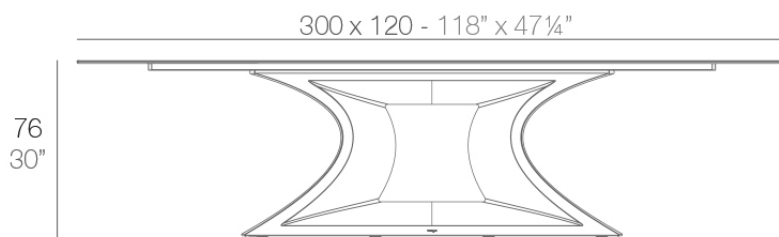

### Description

Table Made of polyethylene resin by rotational moulding. 100% Recyclable. Item suitable for indoor and outdoor use. Tabletop of HPL. Available in different finishes.

Weight: 154.1 Kg

REST Mesa XL  
REST Table XL