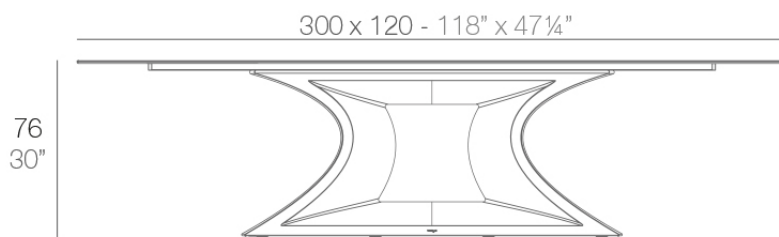

The Alma planter, on the other hand, is inspired by the architecture of the towers of Dubai.

Designed by A-Cero.

Info

Description

Table Made of polyethylene resin by rotational moulding. 100% Recyclable. Item suitable for indoor and outdoor use. Tabletop of HPL. Available in different finishes.

Weight: 154.1 Kg

REST Mesa XL
REST Table XL

Finishes

finishes

BASIC

Ref. 53011G

orange

white 201