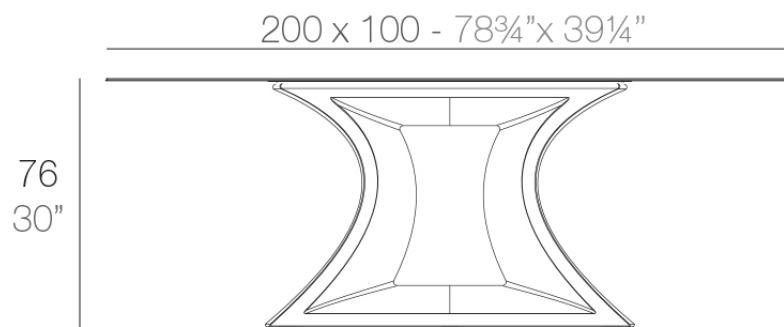

The Alma planter, on the other hand, is inspired by the architecture of the towers of Dubai.

Designed by A-Cero.

Info

Description

Table Made of polyethylene resin by rotational moulding. 100% Recyclable. Item suitable for indoor and outdoor use. Tabletop of HPL, Full White or Glass. Available in different finishes.

Weight: 104.65 Kg

REST Mesa
REST Table

Finishes

finishes

BASIC

Ref. 53010B

ice

notte blue