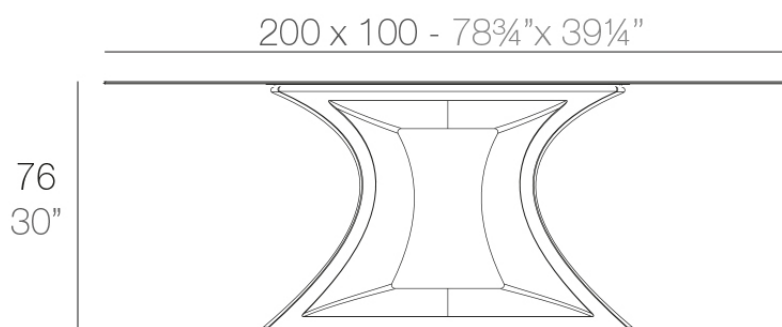

The Alma planter, on the other hand, is inspired by the architecture of the towers of Dubai.

Designed by A-Cero.

Info

Description

Table Made of polyethylene resin by rotational moulding. 100% Recyclable. Item suitable for indoor and outdoor use. Tabletop of HPL, Full White or Glass. Available in different finishes.

Weight: 104.65 Kg

REST Mesa
REST Table

Finishes

finishes

BASIC

Ref. 53010B

orange

white 201