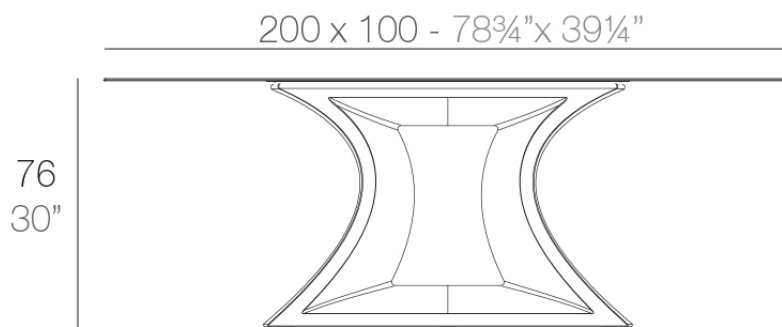

The Alma planter, on the other hand, is inspired by the architecture of the towers of Dubai.

Designed by A-Cero.

Info

Description

Table Made of polyethylene resin by rotational moulding. 100% Recyclable. Item suitable for indoor and outdoor use. Tabletop of HPL, Full White or Glass. Available in different finishes.

Weight: 104.65 Kg

REST Mesa
REST Table

Finishes

finishes

BASIC

Ref. 53010B

orange

white 201