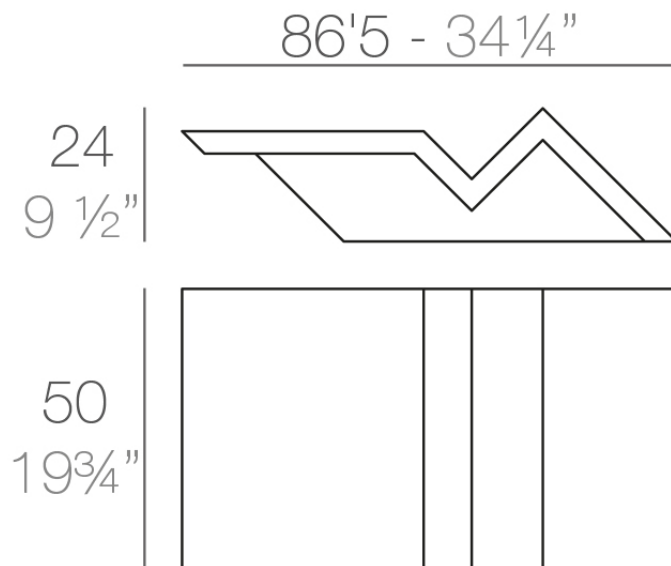

Info

Description

Made of polyethylene resin by rotational moulding. 100% Recyclable. Item suitable for indoor and outdoor use. Available in different finishes.

Weight: 7 Kg

REST Mesa Tumbona
REST Sun Chaise Table