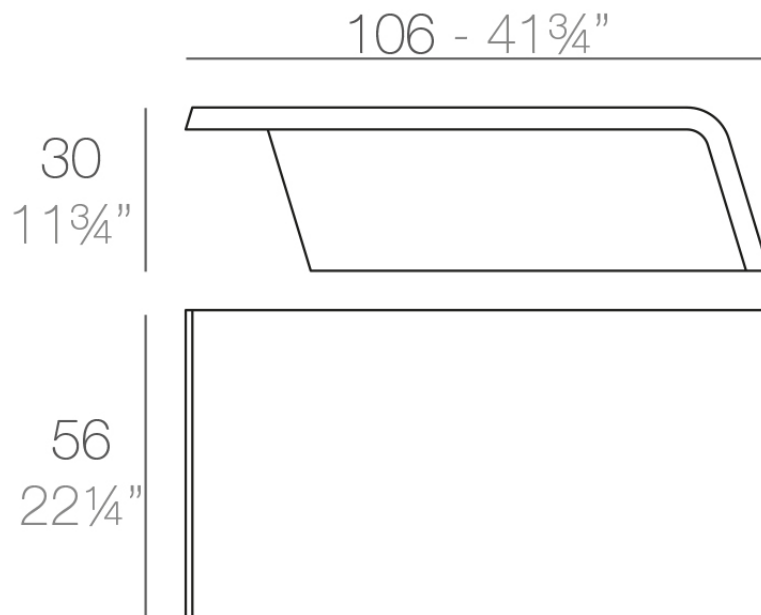

Weight: 12.5 Kg

REST Mesa Baja

REST Low Table

Finishes

finishes

BASIC

Ref. 53007

crema