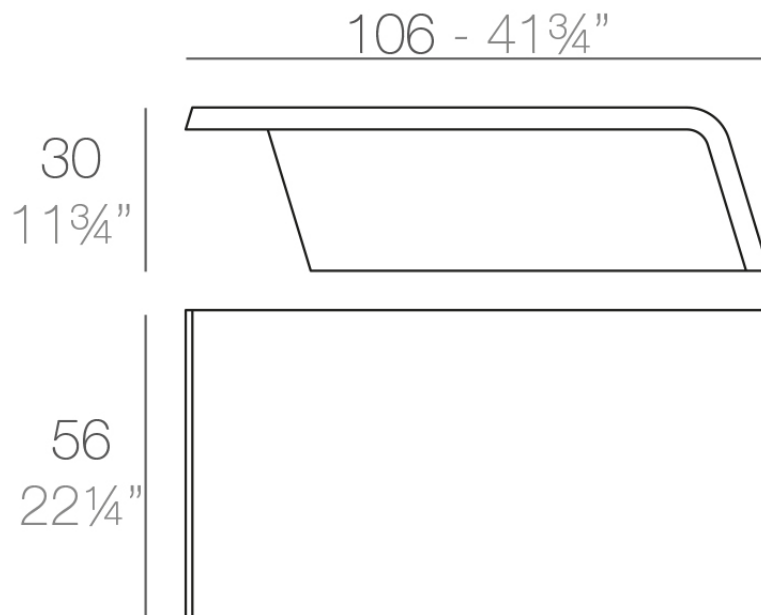

### Description

Made of polyethylene resin by rotational moulding. 100% Recyclable. Item suitable for indoor and outdoor use. Available in different finishes.

Weight: 12.5 Kg

REST Mesa Baja

REST Low Table