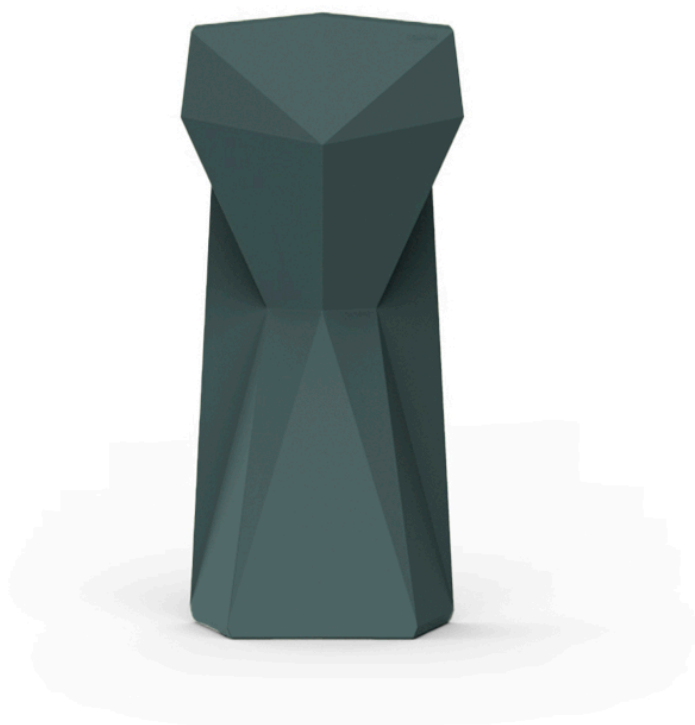

Vertex bar stool

by Karim Rashid

KARIM RASHID's latest masterpiece can be witnessed in **VERTEX** – a range of contemporary and sculpted outdoor and indoor designer furniture collection created exclusively for the Spanish brand **VONDOM**.

Info

Description

Made of polyethylene resin by rotational moulding. 100% Recyclable. Item suitable for indoor and outdoor use. Available in different finishes.

Weight: 5.51 Kg

VERTEX Taburete Alto
VERTEX Bar Stool