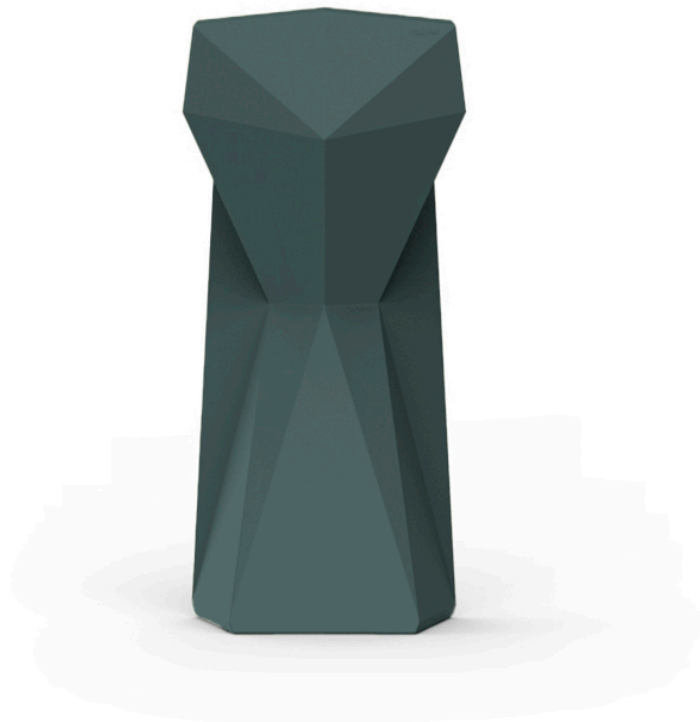

Vertex bar stool

by Karim Rashid

KARIM RASHID's latest masterpiece can be witnessed in **VERTEX** – a range of contemporary and sculpted outdoor and indoor designer furniture collection created exclusively for the Spanish brand **VONDOM**.

Info

Description

Made of polyethylene resin by rotational moulding. 100% Recyclable. Item suitable for indoor and outdoor use. Available in different finishes.

Weight: 5.51 Kg

VERTEX Taburete Alto
VERTEX Bar Stool