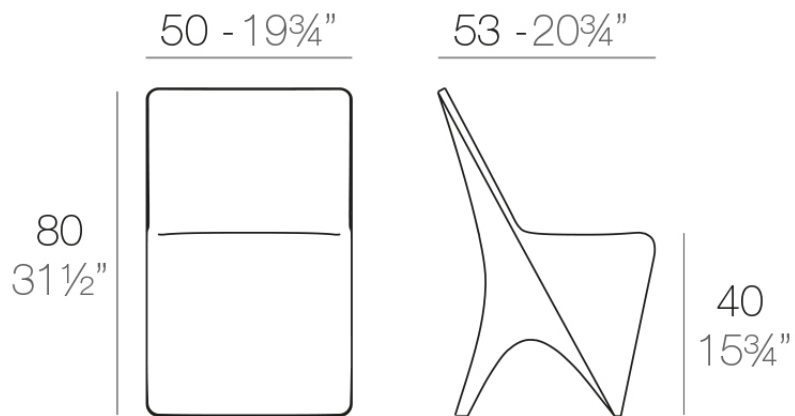

Info

Description

Made of polyethylene resin by rotational moulding. 100% Recyclable. Item suitable for indoor and outdoor use. Available in different finishes.

Weight: 7.5 Kg

PAL Silla
PAL Chair

Finishes

finishes