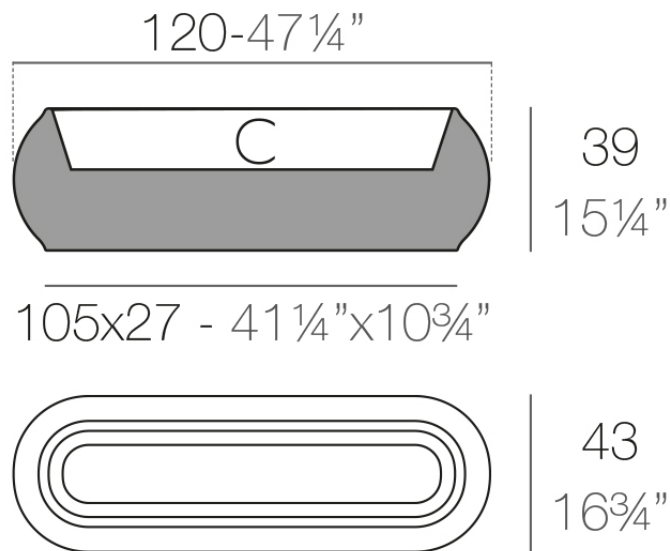

### Description

Pot made of polyethylene resin by rotational moulding. 100% Recyclable. Item suitable for indoor and outdoor use. Available in different finishes.

PAL Jardinera 39  
PAL Jardiniere 39

C = 50 L  
C = 13 gal