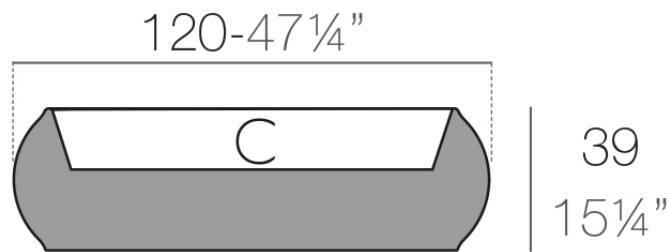

Info

Description

Pot made of polyethylene resin by rotational moulding. 100% Recyclable. Item suitable for indoor and outdoor use. Available in different finishes.

105x27 - 41 1/4"x10 3/4"

PAL Jardinera 39