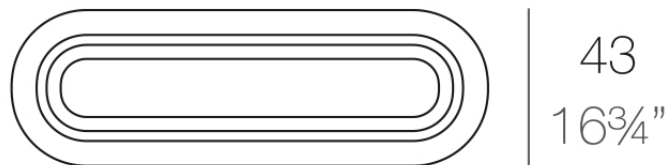

Info

Description

Pot made of polyethylene resin by rotational moulding. 100% Recyclable. Item suitable for indoor and outdoor use. Available in different finishes.

105x27 - 41 1/4"x10 3/4"

PAL Jardinera 39