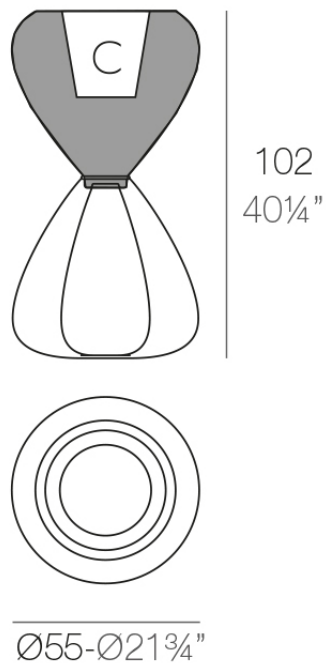

### Description

Pot made of polyethylene resin by rotational moulding. 100% Recyclable.  
Item suitable for indoor and outdoor use. Available in different finishes.

PAL Macetero 102    C = 20 L  
PAL Planter 102    C = 5 $\frac{1}{2}$  gal