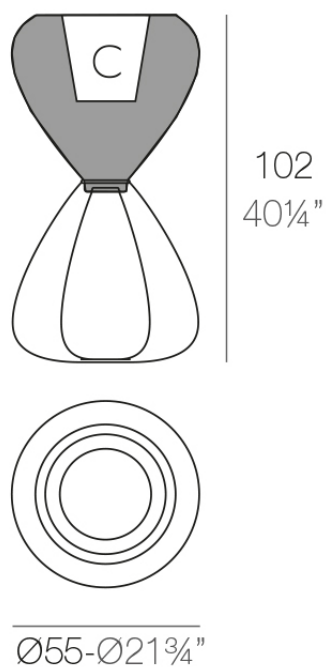

Info

Description

Pot made of polyethylene resin by rotational moulding. 100% Recyclable.
Item suitable for indoor and outdoor use. Available in different finishes.

PAL Macetero 102 C = 20 L
PAL Planter 102 C = 5 $\frac{1}{2}$ gal