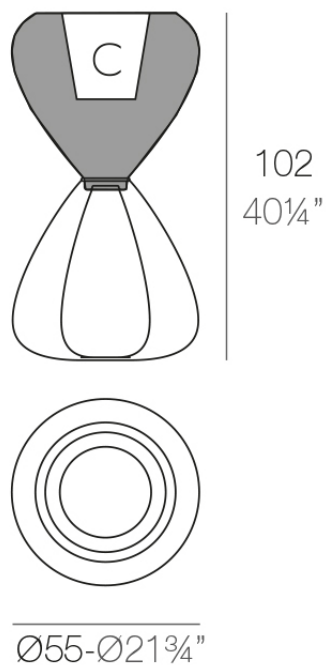

### Description

Pot made of polyethylene resin by rotational moulding. 100% Recyclable.  
Item suitable for indoor and outdoor use. Available in different finishes.

PAL Macetero 102    C = 20 L  
PAL Planter 102    C = 5 $\frac{1}{2}$  gal