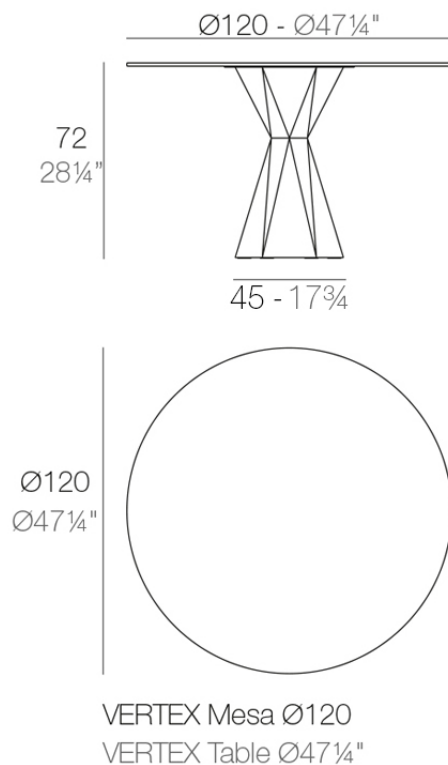

### Description

Made of polyethylene resin by rotational moulding. 100% Recyclable. Item suitable for indoor and outdoor use. Available in different finishes. Tabletop with HPL.

Weight: 62.59 Kg