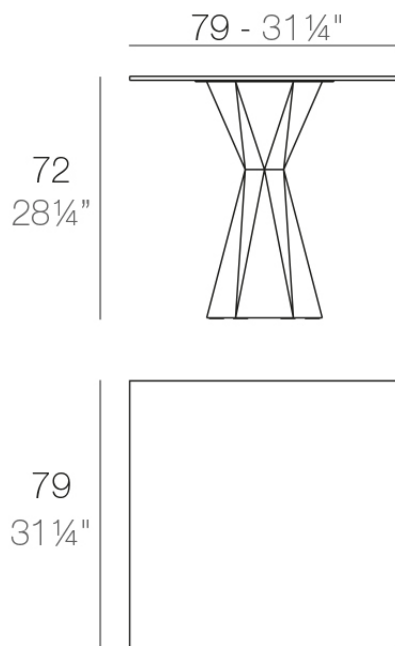

Info

Description

Made of polyethylene resin by rotational moulding. 100% Recyclable. Item suitable for indoor and outdoor use. Available in different finishes. Tabletop with HPL.

Weight: 50.39 Kg

VERTEX Mesa 80x80
VERTEX Table 31 1/2"x31 1/2"