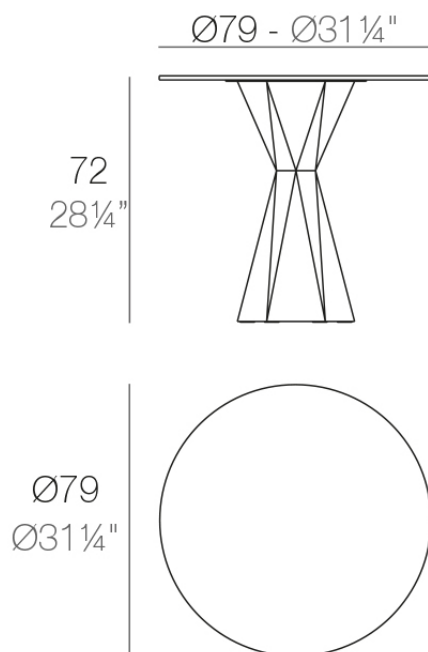

Info

Description

Made of polyethylene resin by rotational moulding. 100% Recyclable. Item suitable for indoor and outdoor use. Available in different finishes. Tabletop with HPL.

Weight: 50.39 Kg

VERTEX Mesa $\text{Ø}80$
VERTEX Table $\text{Ø}31\frac{1}{2}"$