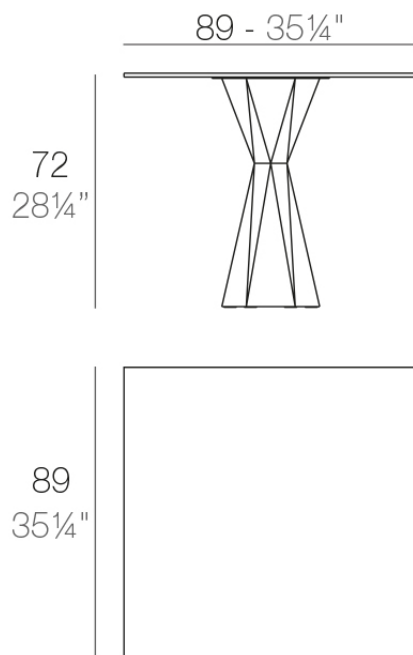

Info

Description

Made of polyethylene resin by rotational moulding. 100% Recyclable. Item suitable for indoor and outdoor use. Available in different finishes. Tabletop with HPL.

Weight: 54.19 Kg

VERTEX Mesa 90x90
VERTEX Table 35 1/2"x35 1/2"