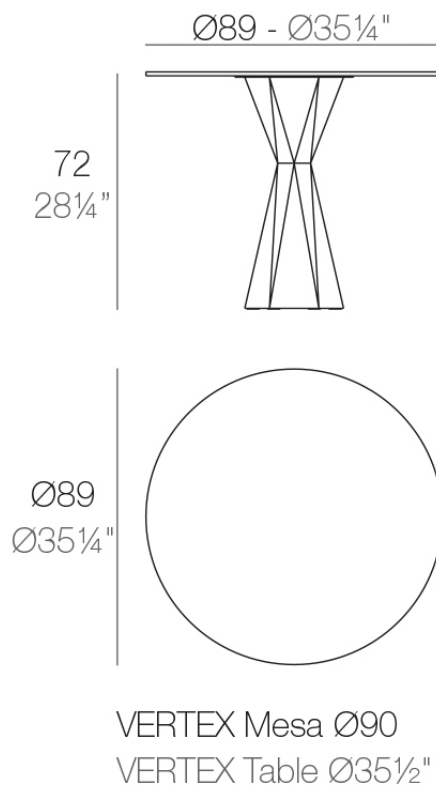

Info

Description

Made of polyethylene resin by rotational moulding. 100% Recyclable. Item suitable for indoor and outdoor use. Available in different finishes. Tabletop with HPL.

Weight: 54.19 Kg

Finishes