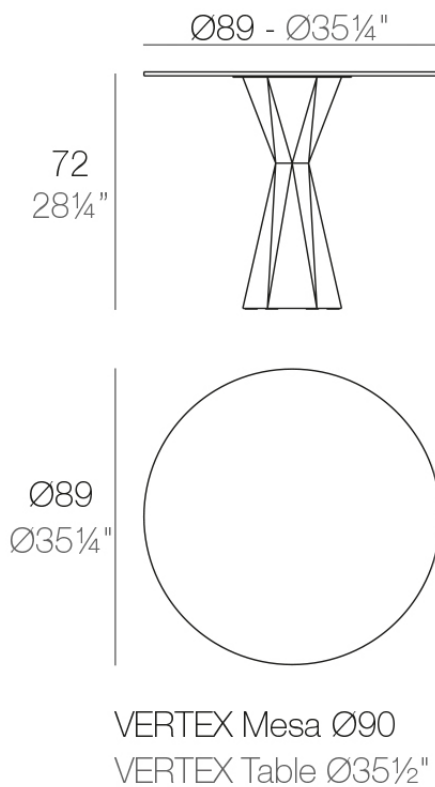

Info

Description

Made of polyethylene resin by rotational moulding. 100% Recyclable. Item suitable for indoor and outdoor use. Available in different finishes. Tabletop with HPL.

Weight: 54.19 Kg

Finishes