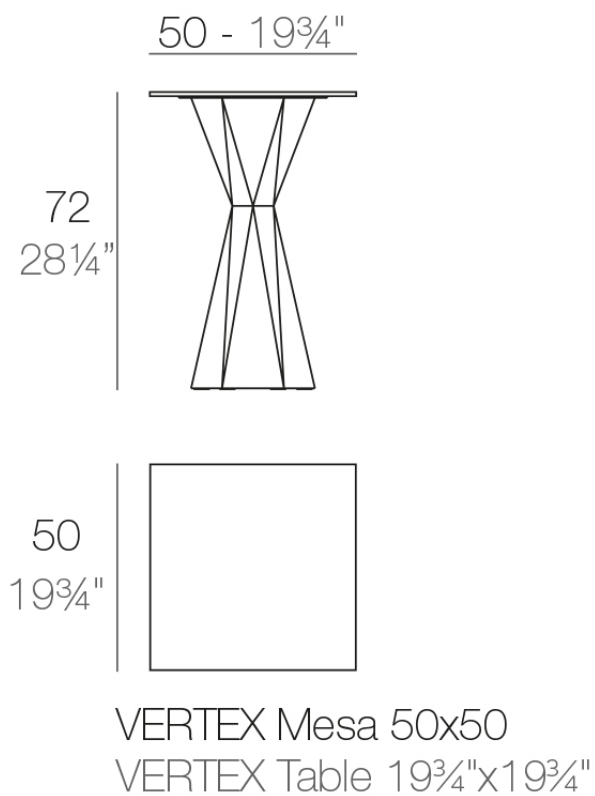

### Description

Made of polyethylene resin by rotational moulding. 100% Recyclable. Item suitable for indoor and outdoor use. Available in different finishes.

Weight: 21.41 Kg