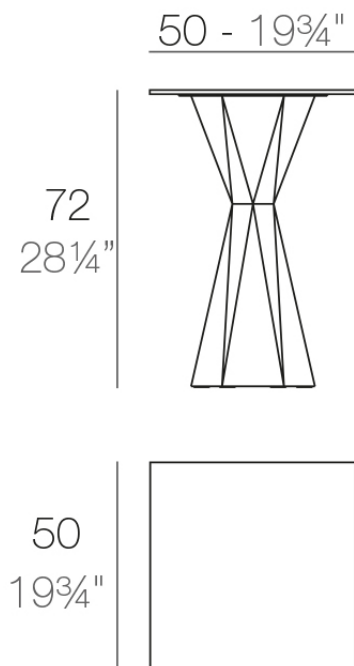

Info

Description

Made of polyethylene resin by rotational moulding. 100% Recyclable. Item suitable for indoor and outdoor use. Available in different finishes.

Weight: 21.41 Kg

VERTEX Mesa 50x50
VERTEX Table 19³/₄"x19³/₄"