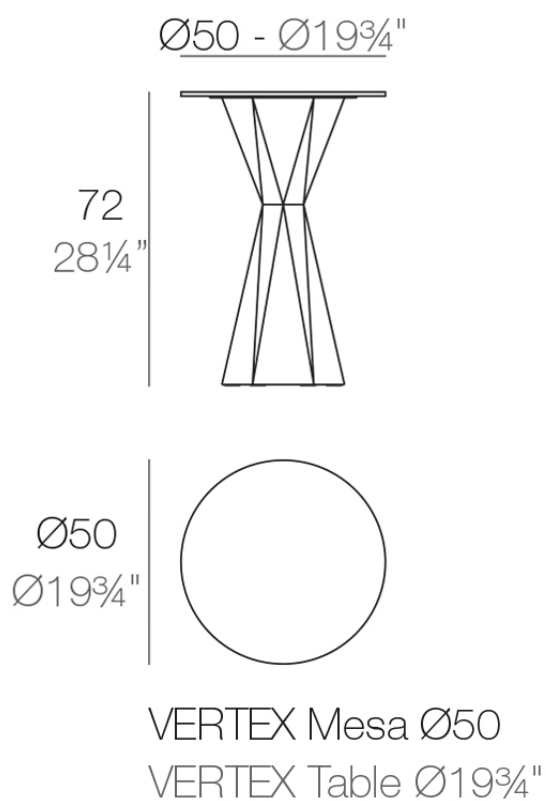

Info

Description

Made of polyethylene resin by rotational moulding. 100% Recyclable. Item suitable for indoor and outdoor use. Available in different finishes.

Weight: 21.41 Kg

Finishes

finishes

BASIC

Ref. 51017CB