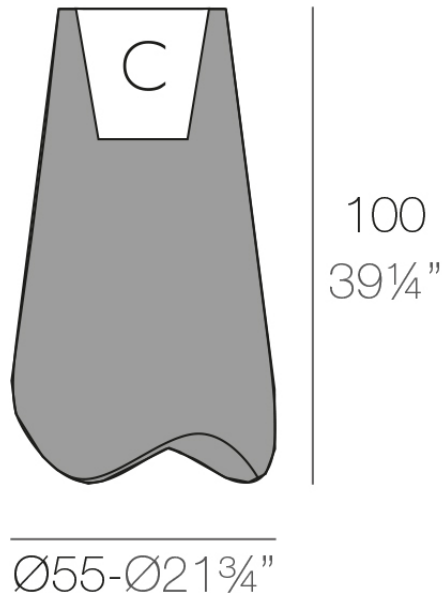

Info

Description

Pot made of polyethylene resin by rotational moulding. 100% Recyclable. Item suitable for indoor and outdoor use. Available in different finishes.

Weight: 8.5 Kg

PAL Macetero 100

C = 20 L

PAL Planter 100

C = 5½ gal

Finishes

finishes

BASIC

Ref. 51014A

white 2001

ecru 2003

tortora 2004