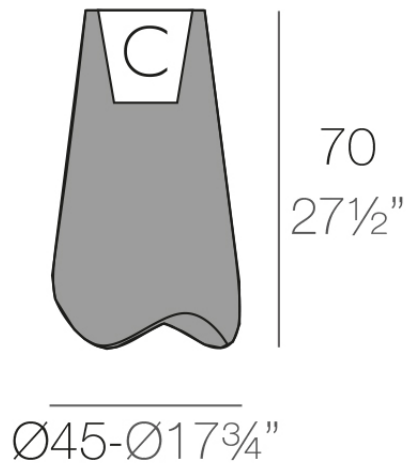

Info

Description

Pot made of polyethylene resin by rotational moulding. 100% Recyclable. Item suitable for indoor and outdoor use. Available in different finishes.

Weight: 4.5 Kg

PAL Macetero 70

C = 10 L

PAL Planter 70

C = 2¾ gal

Finishes

finishes

BASIC

Ref. 51013A

white 2001

ecru 2003

tortora 2004