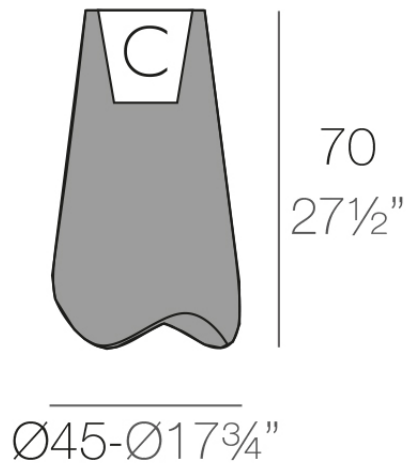

Info

Description

Pot made of polyethylene resin by rotational moulding. 100% Recyclable. Item suitable for indoor and outdoor use. Available in different finishes.

Weight: 4.5 Kg

PAL Macetero 70

C = 10 L

PAL Planter 70

C = 2¾ gal