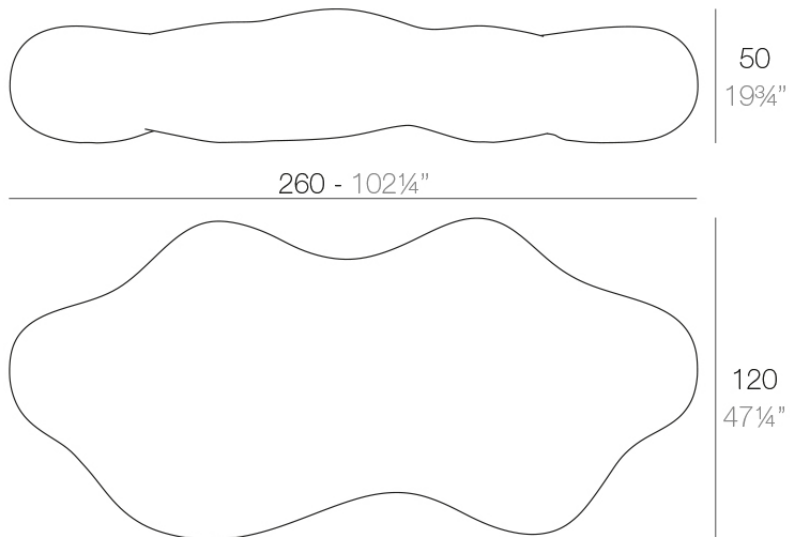

Info

Description

Made of polyethylene resin by rotational moulding. 100% Recyclable. Item suitable for indoor and outdoor use. Available in different finishes.

Weight: 46.07 Kg

LAVA Banco
LAVA Bench

Finishes