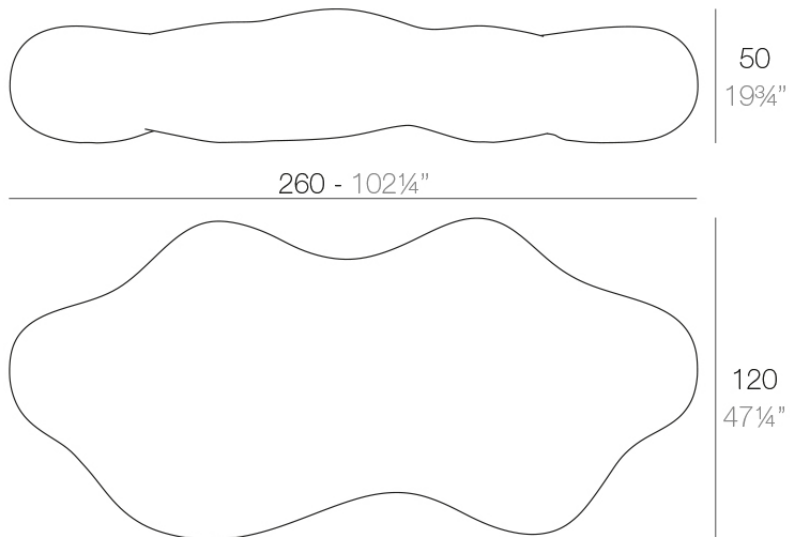

Info

Description

Made of polyethylene resin by rotational moulding. 100% Recyclable. Item suitable for indoor and outdoor use. Available in different finishes.

Weight: 46.07 Kg

LAVA Banco
LAVA Bench